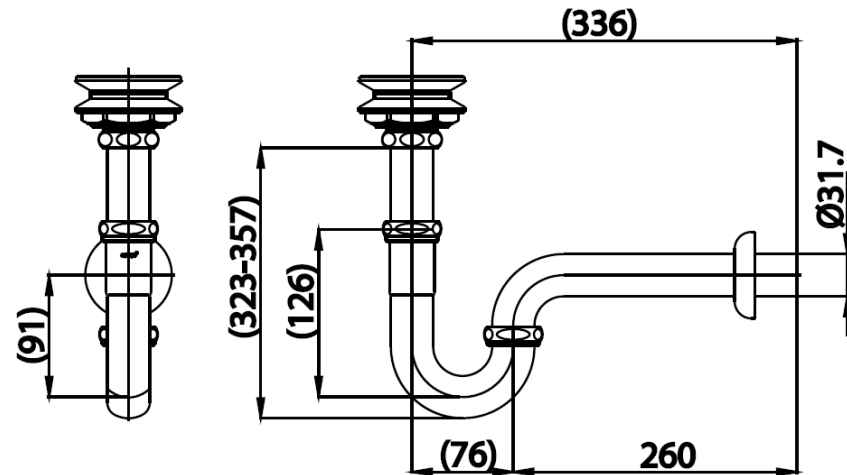

TRAP & WASTE

CT6801 WASTE BODY AND P-TRAP
Barcode 8852410680349
Material No. Z236CT6801XXXXXX11

Selling Point

1. Made from High-Quality brass and metal

Product characteristics

- pices/box : 3
- Inner box weight (Kg.) : 1
- Total box weight (Kg.) : 3

Recommended Usage

Install with C2400

Siam Sanitary Ware Co.,Ltd. / Siam Sanitary Fittings Co.,Ltd.

36/11 Viphavadee Rangsit Rd, Sanam Bin, Donmuang, Bangkok 10210. Thailand

Tel : + 66 (0) 2973-5040-54

Fax : + 66 (0) 2973-3470

www.cotto.co.th

Export Department

Tel : + 66 (0) 2973-5040-54

Fax : + 66 (0) 2973-3472

Center (Donmuang ,Bangkok) : +66 (0) 2521-7777

East (Chonburi) : +66 (038) 416-222

North (Chiangmai) : +66 (053) 211-852

North East (Khonkean) : +66 (043) 220-555

South (Phuket) : +66 (076) 261-388

The company reserves the right to change any of the details in the document without prior notice