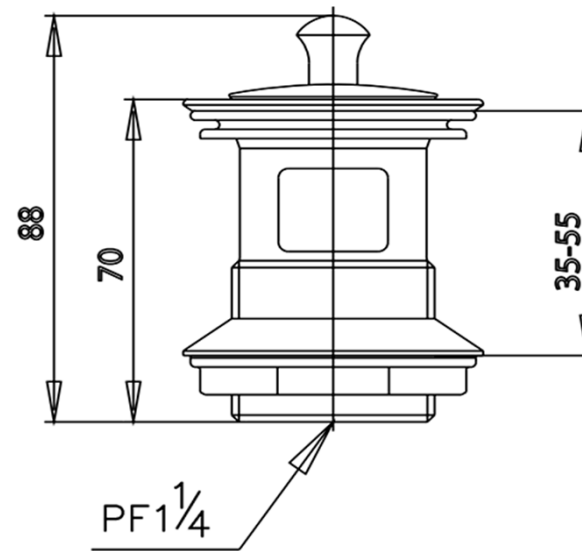

FITTING AC WASTE

CT673(HM) PLUG BASIN WASTE
Barcode 8852410673266
Material No. Z236CT673HMXXXXX18

Selling Point

1. Made from High-Quality Brass
2. Extra Chrome : Plated with 8 Micron Nickel-Chromium

Product characteristics

- pices/box : 12
- Inner box weight (Kg.) : 0
- Total box weight (Kg.) : 4

Recommended Usage

Install with Basin for drainage

Siam Sanitary Ware Co.,Ltd. / Siam Sanitary Fittings Co.,Ltd.

36/11 Viphavadee Rangsit Rd, Sanam Bin, Donmuang, Bangkok 10210. Thailand