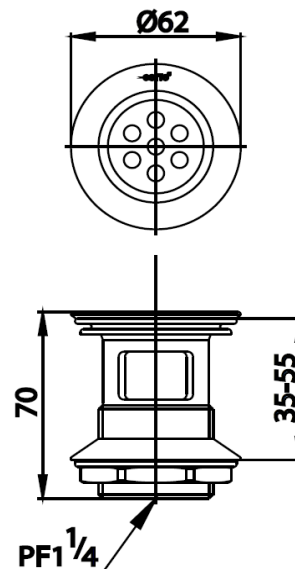

FITTING AC WASTE

CT670V(HM) BASIN WASTE
Barcode 8852410670289
Material No. Z236CT670VHMXXX18

Selling Point

1. Made from High-Quality Brass
2. Extra Chrome : Plated with 8 Micron Nickel-Chromium

Product characteristics

- pices/box : 18
- Inner box weight (Kg.) : 0
- Total box weight (Kg.) : 5

Recommended Usage

Install with Basin for drainage

Siam Sanitary Ware Co.,Ltd. / Siam Sanitary Fittings Co.,Ltd.
 36/11 Viphavadee Rangsit Rd, Sanam Bin, Donmuang, Bangkok 10210. Thailand