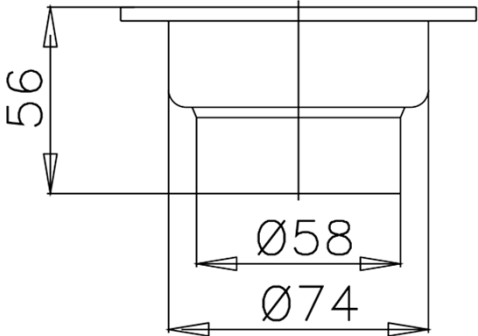

FITTING AC FLOOR DRAIN

CT647Z1(HM) STAINLESS FLOOR DRAIN / SQUARE BODY,MALE THREAD 2" (FLANGE 4")
Barcode 8852410647274
Material No. Z236CT647Z1HMXXX18

Selling Point

- 1. Made from SUS304 Stainless
- 2. Hairline polished surface

Product characteristics

- pices/box : 12
- Inner box weight (Kg.) : 0
- Total box weight (Kg.) : 5

Recommended Usage

Install on floor with 2" male thread, for drainage and scent protection

| | | |
|---|--|--|
| <p>Siam Sanitary Ware Co.,Ltd. / Siam Sanitary Fittings Co.,Ltd. 36/11 Viphavadee Rangsit Rd, Sanam Bin, Donmuang, Bangkok 10210. Thailand Tel : + 66 (0) 2973-5040-54 Fax : + 66 (0) 2973-3470 www.cotto.co.th Export Department Tel : + 66 (0) 2973-5040-54 Fax : + 66 (0) 2973-3472</p> | | |
| <p>Center (Donmuang ,Bangkok) : +66 (0) 2521-7777 East (Chonburi) : +66 (038) 416-222 North (Chiangmai) : +66 (053) 211-852 North East (Khonkean) : +66 (043) 220-555 South (Phuket) : +66 (076) 261-388</p> | | |