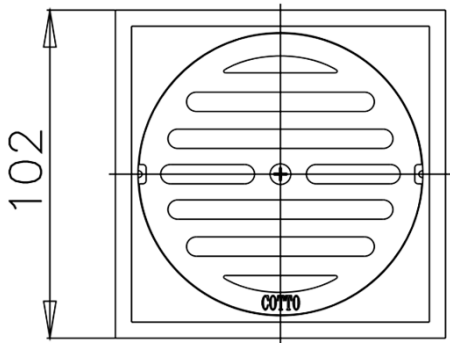

FITTING AC FLOOR DRAIN

CT647Z1(HM) STAINLESS FLOOR DRAIN / SQUARE BODY,MALE THREAD 2" (FLANGE 4")
Barcode 8852410647274
Material No. Z236CT647Z1HMXXX18

Selling Point

- 1. Made from SUS304 Stainless
- 2. Hairline polished surface

Product characteristics

- pices/box : 12
- Inner box weight (Kg.) : 0
- Total box weight (Kg.) : 5

Recommended Usage

Install on floor with 2" male thread, for drainage and scent protection

| | | |
|---|--|--|
| <p>Siam Sanitary Ware Co.,Ltd. / Siam Sanitary Fittings Co.,Ltd. 36/11 Viphavadee Rangsit Rd, Sanam Bin, Donmuang, Bangkok 10210. Thailand Tel : + 66 (0) 2973-5040-54 Fax : + 66 (0) 2973-3470 www.cotto.co.th Export Department Tel : + 66 (0) 2973-5040-54 Fax : + 66 (0) 2973-3472</p> | | |
| <p>Center (Donmuang ,Bangkok) : +66 (0) 2521-7777 East (Chonburi) : +66 (038) 416-222 North (Chiangmai) : +66 (053) 211-852 North East (Khonkean) : +66 (043) 220-555 South (Phuket) : +66 (076) 261-388</p> | | |