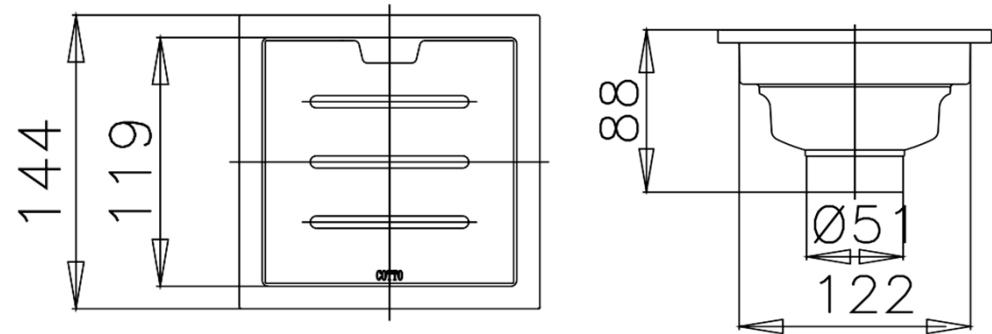

FITTING AC FLOOR DRAIN

CT644Z1P(HM) STAINLESS RAIL FLOOR DRAIN FOR Ø 2"-3.5" PVC DRAIN PIPE (FLANGE 5.7" X 5.7")

Barcode 8852410644266

Material No. Z236CT644Z1PHMXX18

Selling Point

1. Made from SUS304 Stainless
2. Hairline polished surface

Product characteristics

- pices/box : 12
- Inner box weight (Kg.) : 1
- Total box weight (Kg.) : 9

How to use

Install on floor, use with 2-3½" PVC pipe for drainage and scent protection

Siam Sanitary Ware Co.,Ltd. / Siam Sanitary Fittings Co.,Ltd.