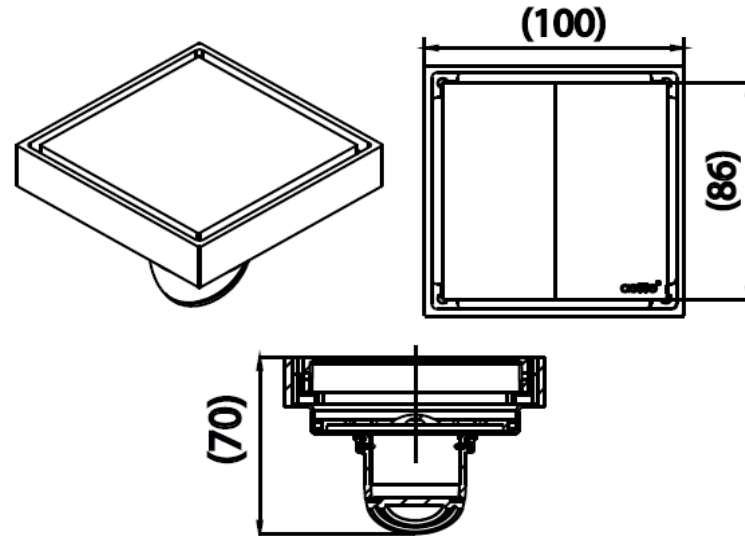

FLOOR DRAIN

CT6405Z2P(HM) BRASS FLOOR DRAIN/SQUARE BODY

Barcode 8852410640626

Material No. Z236CT6405Z2PHMX11

Selling Point

1. Solid brass: High Quality materials, durable
2. Coated with nickle-chromium
3. Insect protection, the lid close tightly with Magnetic Force
4. Anti-blocking filter hair strainer
5. Flow rate 20 L/Mi
6. Blend in with bathroom surface

Product characteristics

- pices/box : 1
- Inner box weight (Kg.) : 1.0
- Total box weight (Kg.) : 1.0

Recommended Usage

Install On Floor With 2" Male Thread, For Drainage(Flange 4")

Siam Sanitary Ware Co.,Ltd. / Siam Sanitary Fittings Co.,Ltd.