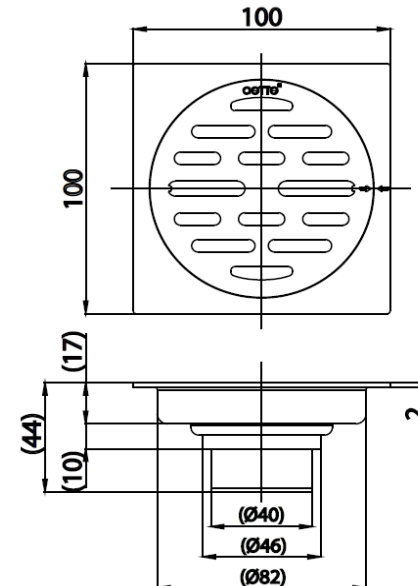

FLOOR DRAIN(CT)

CT6404Z2P(HM) STAINLESS FLOOR DRAIN / SQUARE BODY
Barcode 8852410640596
Material No. Z236CT6404Z2PHMX18

Selling Point

1. Made of Stainless steel 304
2. Flow rate 14 L/Mi
3. Insect scent protection

Product characteristics

- pices/box : 48
- Inner box weight (Kg.) : 0.3
- Total box weight (Kg.) : 13.9

Recommended Usage

Install on floor with 2" male thread, for drainage
(FLANGE 4")