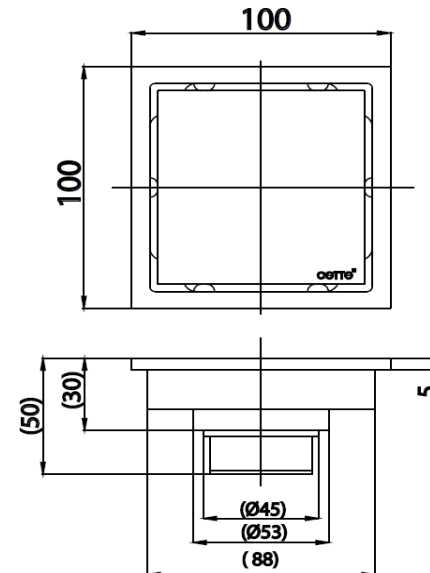

FLOOR DRAIN(CT)

CT6403Z2P(HM) STAINLESS FLOOR DRAIN/SQUARE BODY

Barcode 8852410640589

Material No. Z236CT6403Z2PHMX18

Selling Point

1. Made of Stainless steel 304
2. Flow rate 19 L/Mi
3. Insect scent protection
4. Blend in with bathroom surface

Product characteristics

- pices/box : 48
- Inner box weight (Kg.) : 0.3
- Total box weight (Kg.) : 13.9

Recommended Usage

Install on floor with 2" male thread, for drainage
(FLANGE 4")

Siam Sanitary Ware Co.,Ltd. / Siam Sanitary Fittings Co.,Ltd.