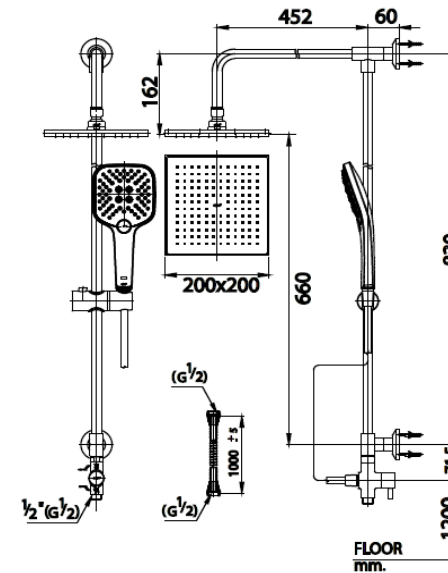

## RAIN SHOWER SET

**CT623Z95ZH018** O/RAIN SHOWER WITH 3 FN.HAND SHOWER,8"X8"RAIN SHOWER AND 1M.INLET HOSE

**Barcode** 8852410623537

**Material No.** Z234CT623Z95ZH1811

### Selling Point

1. Easy to Install, directly on the wall, does not need to demolish the wall
2. Shower head made from ABS plastic; Strong, durable, light
3. Moveable shower hanger

### Product characteristics

- pices/box : 1
- Inner box weight (Kg.) : 1
- Total box weight (Kg.) : 1

### Recommended Usage

Use With Valve Or Mixture Faucet For Standing Shower Or Bathtub

Siam Sanitary Ware Co.,Ltd. / Siam Sanitary Fittings Co.,Ltd.

36/11 Viphavadee Rangsit Rd, Sanam Bin, Donmuang, Bangkok 10210. Thailand