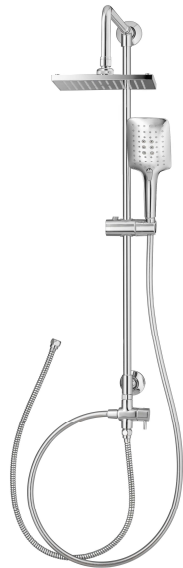

RAIN SHOWER SET

CT623Z95Z89 RAIN SHOWER WITH 3 FN.HAND SHOWER,8"X8"RAIN SHOWER AND 1M.INLET HOSE

Barcode 8852410623438

Material No. Z234CT623Z95Z89X11

Selling Point

1. Easy to Install, directly on the wall, does not need to demolish the wall
2. Shower head made from ABS plastic; Strong, durable, light
3. Moveable shower hanger

Product characteristics

- pices/box	:	1
- Inner box weight (Kg.)	:	5
- Total box weight (Kg.)	:	5

Recommended Usage

Use with Valve or Conceal mixer/Conceal bath

Siam Sanitary Ware Co.,Ltd. / Siam Sanitary Fittings Co.,Ltd.