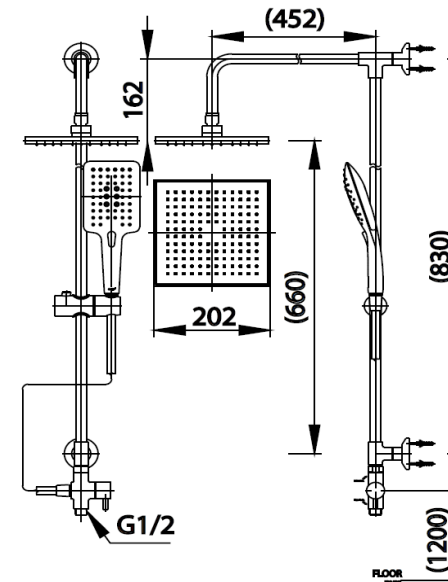

RAIN SHOWER SET

CT623Z95Z89 RAIN SHOWER WITH 3 FN.HAND SHOWER,8"X8"RAIN SHOWER AND 1M.INLET HOSE

Barcode 8852410623438

Material No. Z234CT623Z95Z89X11

Selling Point

1. Easy to Install, directly on the wall, does not need to demolish the wall
2. Shower head made from ABS plastic; Strong, durable, light
3. Moveable shower hanger

Product characteristics

- pices/box	:	1
- Inner box weight (Kg.)	:	5
- Total box weight (Kg.)	:	5

Recommended Usage

Use with Valve or Conceal mixer/Conceal bath

Siam Sanitary Ware Co.,Ltd. / Siam Sanitary Fittings Co.,Ltd.