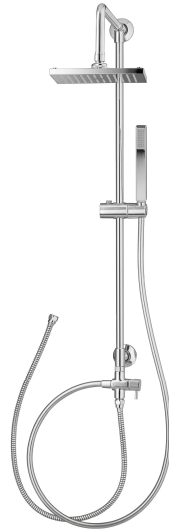

## RAIN SHOWER SET

**CT623Z95Z44** RAIN SHOWER WITH 1 FN.HAND SHOWER,8"X8"RAIN SHOWER AND 1M.INLET HOSE

**Barcode** 8852410623421

**Material No.** Z234CT623Z95Z44X11

### Selling Point

1. Easy to Install, directly on the wall, does not need to demolish the wall
2. Shower head made from ABS plastic; Strong, durable, light
3. Moveable shower hanger

### Product characteristics

- pices/box : 1
- Inner box weight (Kg.) : 5
- Total box weight (Kg.) : 5

### Recommended Usage

Use with Valve or Conceal mixer/Conceal bath

Siam Sanitary Ware Co.,Ltd. / Siam Sanitary Fittings Co.,Ltd.

36/11 Viphavadee Rangsit Rd, Sanam Bin, Donmuang, Bangkok 10210. Thailand

Tel : + 66 (0) 2973-5040-54