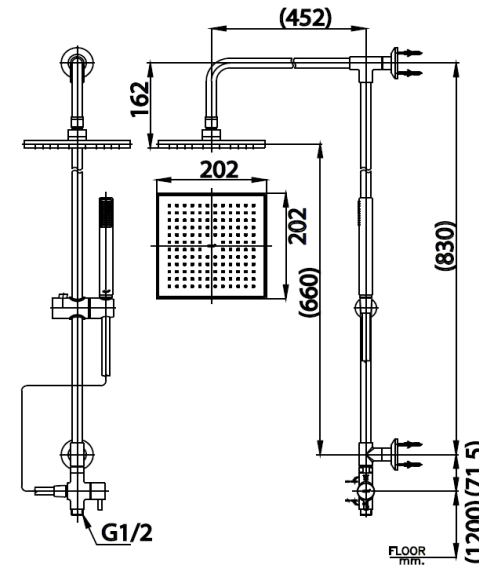

RAIN SHOWER SET

CT623Z95Z44 RAIN SHOWER WITH 1 FN.HAND SHOWER,8"X8"RAIN SHOWER AND 1M.INLET HOSE

Barcode 8852410623421

Material No. Z234CT623Z95Z44X11

Selling Point

1. Easy to Install, directly on the wall, does not need to demolish the wall
2. Shower head made from ABS plastic; Strong, durable, light
3. Moveable shower hanger

Product characteristics

- pices/box : 1
- Inner box weight (Kg.) : 5
- Total box weight (Kg.) : 5

Recommended Usage

Use with Valve or Conceal mixer/Conceal bath