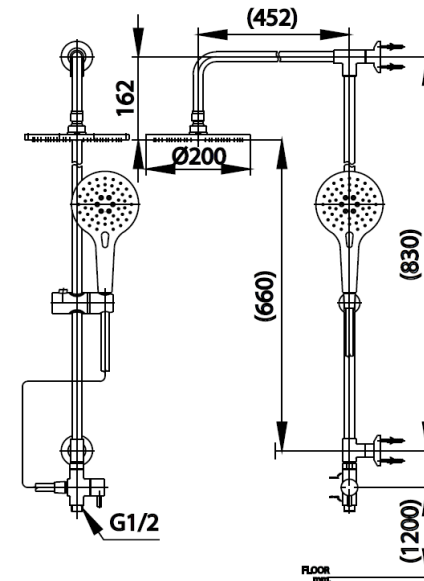

RAIN SHOWER SET

CT623Z94Z88 RAIN SHOWER WITH 3 FN.HAND SHOWER,8"RAIN SHOWER AND 1M.INLET HOSE

Barcode 8852410623414

Material No. Z234CT623Z94Z88X11

Selling Point

1. Easy to Install, directly on the wall, does not need to demolish the wall
2. Shower head made from ABS plastic; Strong, durable, light
3. Moveable shower hanger

Product characteristics

- pices/box	:	1
- Inner box weight (Kg.)	:	5
- Total box weight (Kg.)	:	5

Recommended Usage

Use with Valve or Conceal mixer/Conceal bath

Siam Sanitary Ware Co.,Ltd. / Siam Sanitary Fittings Co.,Ltd.