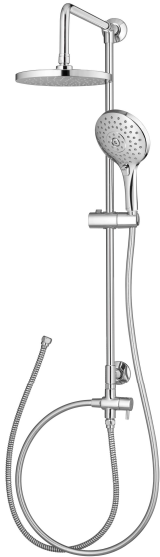

RAIN SHOWER SET

CT623Z94Z001 O/RAIN SHOWER SET WITH 3 FN.HAND SHOWER 8" RAIN SHOWER AND 1 M.INLET HOSE

Barcode 8852410623490

Material No. Z234CT623Z94Z00111

Selling Point

1. Easily connects to water heater, does not required wall dismantle for piping system
2. 3 functions hand shower: MOVE / Massage / Rain
3. Adjustable shower arm for suitable height of user.
4. Easy-Clean Technology: sediments easily remove with finger wiping on the rubber button of handshower.

Product characteristics

- pices/box	:	6
- Inner box weight (Kg.)	:	3
- Total box weight (Kg.)	:	18

Recommended Usage

Use with valve or mixer for shower/bathtub

Siam Sanitary Ware Co.,Ltd. / Siam Sanitary Fittings Co.,Ltd.