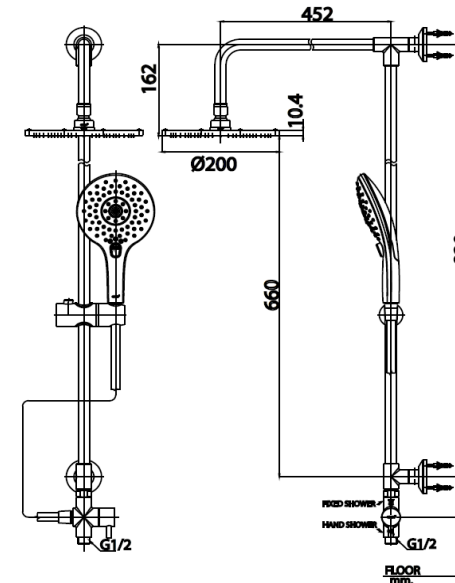

RAIN SHOWER SET

CT623Z94Z001 O/RAIN SHOWER SET WITH 3 FN.HAND SHOWER 8" RAIN SHOWER AND 1 M.INLET HOSE

Barcode 8852410623490

Material No. Z234CT623Z94Z00111

Selling Point

1. Easily connects to water heater, does not required wall dismantle for piping system
2. 3 functions hand shower: MOVE / Massage / Rain
3. Adjustable shower arm for suitable height of user.
4. Easy-Clean Technology: sediments easily remove with finger wiping on the rubber button of handshower.

Product characteristics

- pices/box	:	6
- Inner box weight (Kg.)	:	3
- Total box weight (Kg.)	:	18

Recommended Usage

Use with valve or mixer for shower/bathtub

Siam Sanitary Ware Co.,Ltd. / Siam Sanitary Fittings Co.,Ltd.