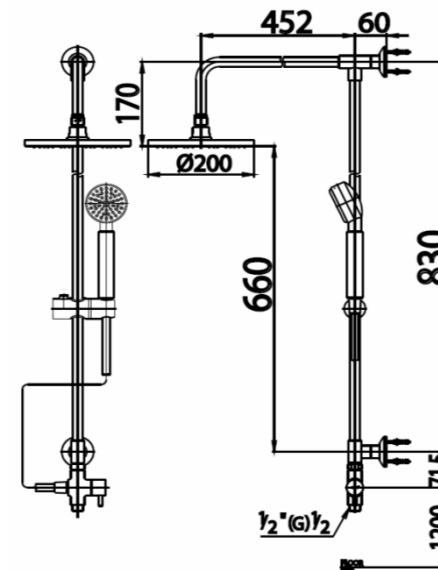

RAIN SHOWER SET FOR WATER HEATER

CT623S 1 FN. HANDSHOWER SET AND RAIN SHOWER 8" FOR WATER HEATER WITH DIVERTER AND INLET HOSE 1 m.

Barcode 8852410623384

Material No. Z234CT623SXXXXX11

Selling Point

1. Passed standard test, Certified to be use with Water Heater
2. Made from high quality brass plated with nickel-chromium
3. Shower head made from high quality brass
4. Hand shower OXI-Plus Technology, Save more with softer touch of the water
5. Adjustable Shower hanger height

Product characteristics

- pices/box : 1
- Inner box weight (Kg.) : 5
- Total box weight (Kg.) : 5

Recommended Usage

Use with valve or mixture faucet for standing shower or bathtub

Siam Sanitary Ware Co.,Ltd. / Siam Sanitary Fittings Co.,Ltd.