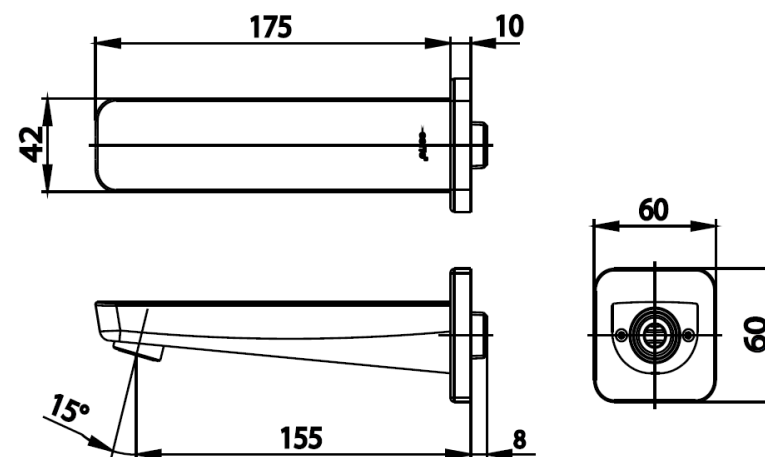

SCIROCCO Sereis

CT617 BATH SPOUT
 Barcode 8852410617260
 Material No. Z231CT617XXXXXX11

Selling Point

1. Extra Chrome : Plated with 8 Micron Nickel-Chromium

Product characteristics

- pices/box : 8
- Inner box weight (Kg.) : 1
- Total box weight (Kg.) : 5

Recommended Usage

Install on wall, use with Conceal Valve for Bathtub

Siam Sanitary Ware Co.,Ltd. / Siam Sanitary Fittings Co.,Ltd.

36/11 Viphavadee Rangsit Rd, Sanam Bin, Donmuang, Bangkok 10210. Thailand