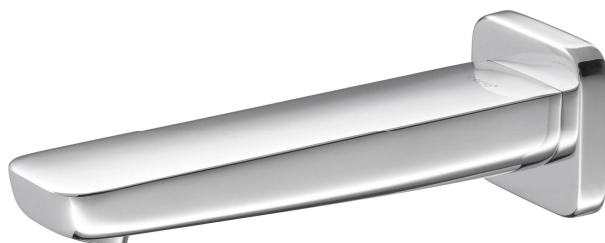

SCIROCCO Sereis

CT617 BATH SPOUT
 Barcode 8852410617260
 Material No. Z231CT617XXXXXX11

Selling Point

1. Extra Chrome : Plated with 8 Micron Nickel-Chromium

Product characteristics

- pices/box : 8
- Inner box weight (Kg.) : 1
- Total box weight (Kg.) : 5

Recommended Usage

Install on wall, use with Conceal Valve for Bathtub

Siam Sanitary Ware Co.,Ltd. / Siam Sanitary Fittings Co.,Ltd.

36/11 Viphavadee Rangsit Rd, Sanam Bin, Donmuang, Bangkok 10210. Thailand