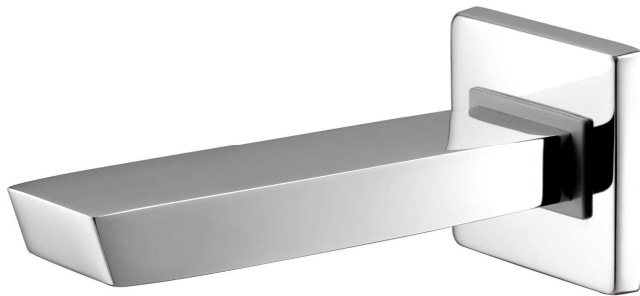

OTHER(CT)

CT615 BATH SPOUT
 Barcode 8852410615266
 Material No. Z231CT615XXXXXX11

Selling Point

1. Extra Chrome : Plated with 8 Micron Nickel-Chromium

Product characteristics

- pices/box : 5
- Inner box weight (Kg.) : 0.9
- Total box weight (Kg.) : 4.6

Recommended Usage

Install On Wall, Use With Conceal Valve For Bathtub

Siam Sanitary Ware Co.,Ltd. / Siam Sanitary Fittings Co.,Ltd.

36/11 Viphavadee Rangsit Rd, Sanam Bin, Donmuang, Bangkok 10210. Thailand