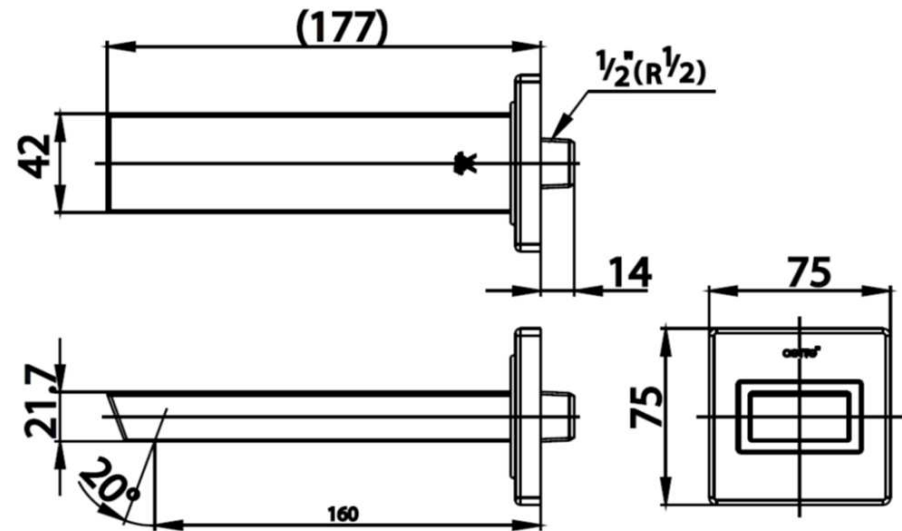

OTHER(CT)

CT615 BATH SPOUT
 Barcode 8852410615266
 Material No. Z231CT615XXXXXX11

Selling Point

1. Extra Chrome : Plated with 8 Micron Nickel-Chromium

Product characteristics

- pices/box : 5
- Inner box weight (Kg.) : 0.9
- Total box weight (Kg.) : 4.6

Recommended Usage

Install On Wall, Use With Conceal Valve For Bathtub

Siam Sanitary Ware Co.,Ltd. / Siam Sanitary Fittings Co.,Ltd.

36/11 Viphavadee Rangsit Rd, Sanam Bin, Donmuang, Bangkok 10210. Thailand