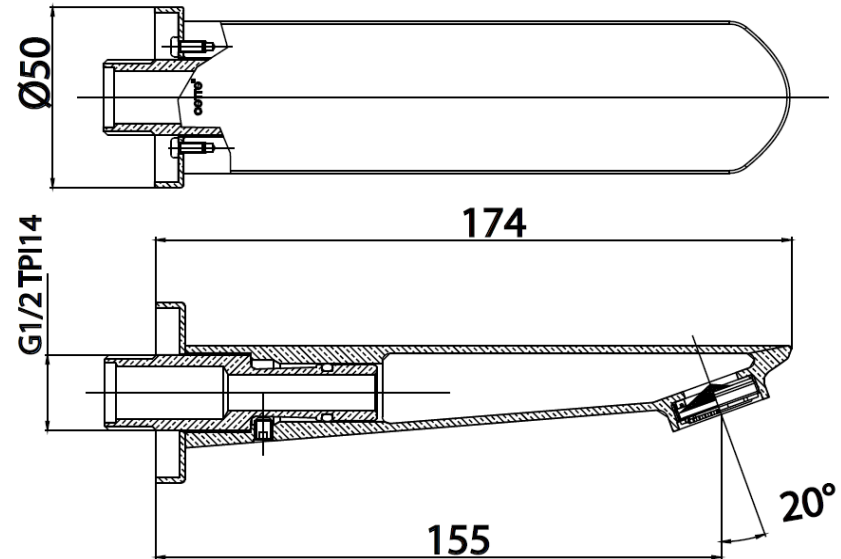

WALTZ Series

CT6101 BATH SPOUT
Barcode 8852410610100
Material No. Z231CT6101XXXXXX11

Selling Point

1. Cotto-CLEAN : Uncompromising made from excellent materials without Lead ,Cadmium or Heavy Metal.In order to ensure user's health from heavy metal exp
2. Extra Chrome : 8 micron Nickel-Chrome finished, Long-lasting shine. And yet to corrosion and tarnishing resistant
3. Soild Brass : Premium brass constructed with world-class brass manufacuer, to create bathroom masterpiece experience.

Product characteristics

- pices/box : 6
- Inner box weight (Kg.) : 0.5
- Total box weight (Kg.) : 6.0

Recommended Usage

Install On Wall, Use With Conceal Valve For Bathtub

Siam Sanitary Ware Co.,Ltd. / Siam Sanitary Fittings Co.,Ltd.