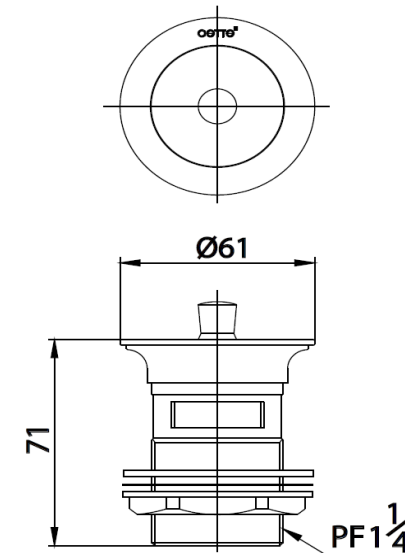

FITTING AC WASTE

CT6062(HM) PLUG BASIN WASTE

Barcode 8852410606363

Material No. FC606201

Selling Point

1. Made from high quality brass
2. Plated with nickel-chromium, for long last shine

Product characteristics

- pices/box : 20
- Inner box weight (Kg.) :
- Total box weight (Kg.) :

Recommended Usage

Install on Basin for water drainage

Siam Sanitary Ware Co.,Ltd. / Siam Sanitary Fittings Co.,Ltd.

36/11 Viphavadee Rangsit Rd, Sanam Bin, Donmuang, Bangkok 10210. Thailand