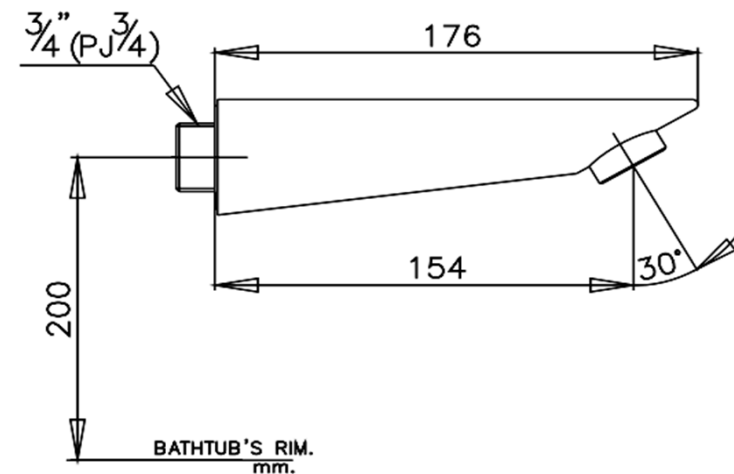

OTHER FITTINGS ACCESSORIES

CT605 BATH SPOUT
Barcode 8852410605267
Material No. Z231CT605XXXXXX11

Selling Point

1. Extra Chrome : Plated with 8 Micron Nickel-Chromium

Product characteristics

- pices/box : 24
- Inner box weight (Kg.) : 1
- Total box weight (Kg.) : 23

Recommended Usage

Install on wall, use with conceal valve for bathtub

Siam Sanitary Ware Co.,Ltd. / Siam Sanitary Fittings Co.,Ltd.

36/11 Viphavadee Rangsit Rd, Sanam Bin, Donmuang, Bangkok 10210. Thailand

Tel : + 66 (0) 2973-5040-54

Fax : + 66 (0) 2973-3470

www.cotto.co.th

Export Department

Tel : + 66 (0) 2973-5040-54

Fax : + 66 (0) 2973-3472

The company reserves the right to change any of the details in the document without prior notice

COTTO
STUDIO

Center (Donmuang ,Bangkok) : +66 (0) 2521-7777

East (Chonburi) : +66 (038) 416-222

North (Chiangmai) : +66 (053) 211-852

North East (Khonkean) : +66 (043) 220-555

South (Phuket) : +66 (076) 261-388