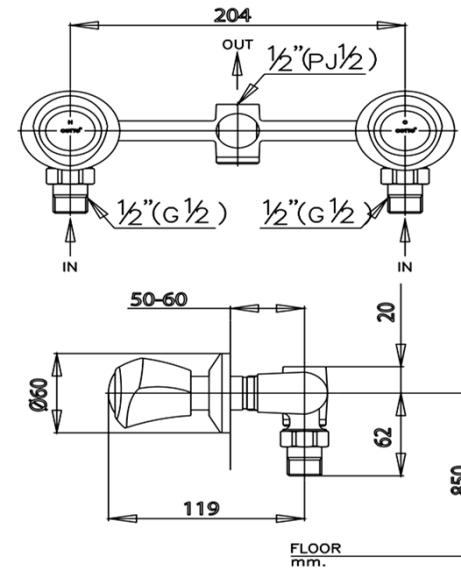

NEW CENTURY Series

CT598C11 CONCEALED MIXER STOP VALVE
Barcode 8852410598286
Material No. Z231CT598C11XXXX11

Selling Point

1. Extra Chrome : Plated with 8 Micron Nickel-Chromium

Product characteristics

- pices/box : 8
- Inner box weight (Kg.) : 2
- Total box weight (Kg.) : 18

How to use

Valve for Fixed Shower

Siam Sanitary Ware Co.,Ltd. / Siam Sanitary Fittings Co.,Ltd.

36/11 Viphavadee Rangsit Rd, Sanam Bin, Donmuang, Bangkok 10210. Thailand

Tel : + 66 (0) 2973-5040-54

Fax : + 66 (0) 2973-3470

www.cotto.co.th

Export Department

Tel : + 66 (0) 2973-5040-54

Fax : + 66 (0) 2973-3472

The company reserves the right to change any of the details in the document without prior notice

**COTTO
STUDIO**

Center	(Donmuang ,Bangkok)	: +66 (0) 2521-7777
East	(Chonburi)	: +66 (038) 416-222
North	(Chiangmai)	: +66 (053) 211-852
North East	(Khonkean)	: +66 (043) 220-555
South	(Phuket)	: +66 (076) 261-388