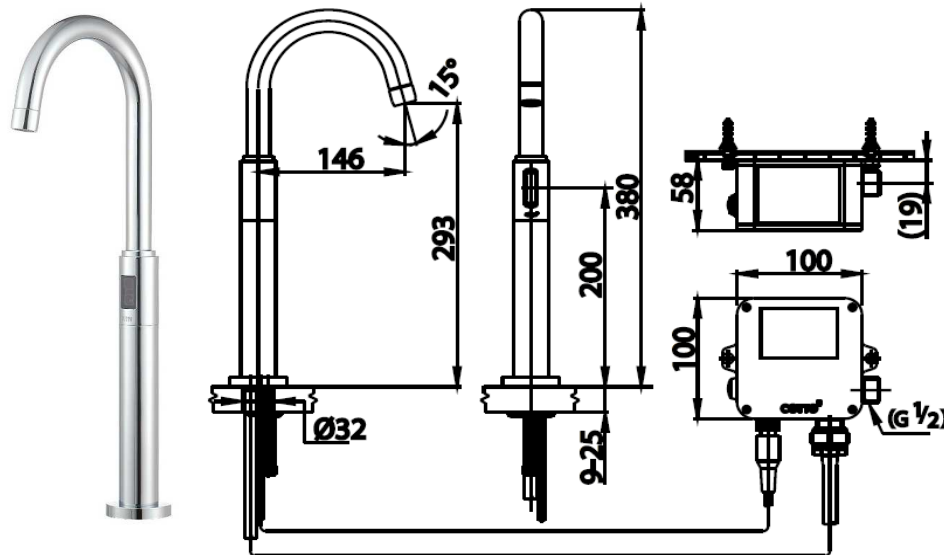

AUTOMATIC FAUCET

CT5703Y(DC) AUTOMATIC BASIN FAUCET TALL BODY(BATTERY USE)

Barcode 8852410570374

Material No. Z231CT5703YDCXXX21

Selling Point

1. Extra Chrome: Nickel-Chromium coating thixness of 8 micron
2. Auto Shut-off 30 seconds
3. Moisture protection
4. Adjustable Aerator - water flow adjustable

Product characteristics

- pices/box : 4
- Inner box weight (Kg.) : 2.5
- Total box weight (Kg.) : 10.8

Recommended Usage

Install On Counter For Above Counter Basin

Siam Sanitary Ware Co.,Ltd. / Siam Sanitary Fittings Co.,Ltd.