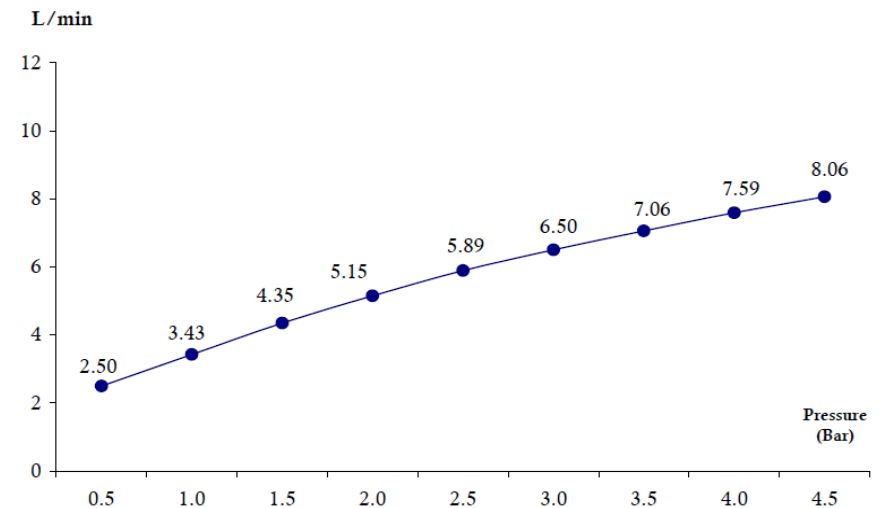

AUTOMATIC FAUCET

CT5703Y(DC) AUTOMATIC BASIN FAUCET TALL BODY(BATTERY USE)

Barcode 8852410570374

Material No. Z231CT5703YDCXXX21

Selling Point

1. Extra Chrome: Nickel-Chromium coating thixness of 8 micron
2. Auto Shut-off 30 seconds
3. Moisture protection
4. Adjustable Aerator - water flow adjustable

Product characteristics

- pices/box : 4
- Inner box weight (Kg.) : 2.5
- Total box weight (Kg.) : 10.8

Recommended Usage

Install On Counter For Above Counter Basin

Siam Sanitary Ware Co.,Ltd. / Siam Sanitary Fittings Co.,Ltd.