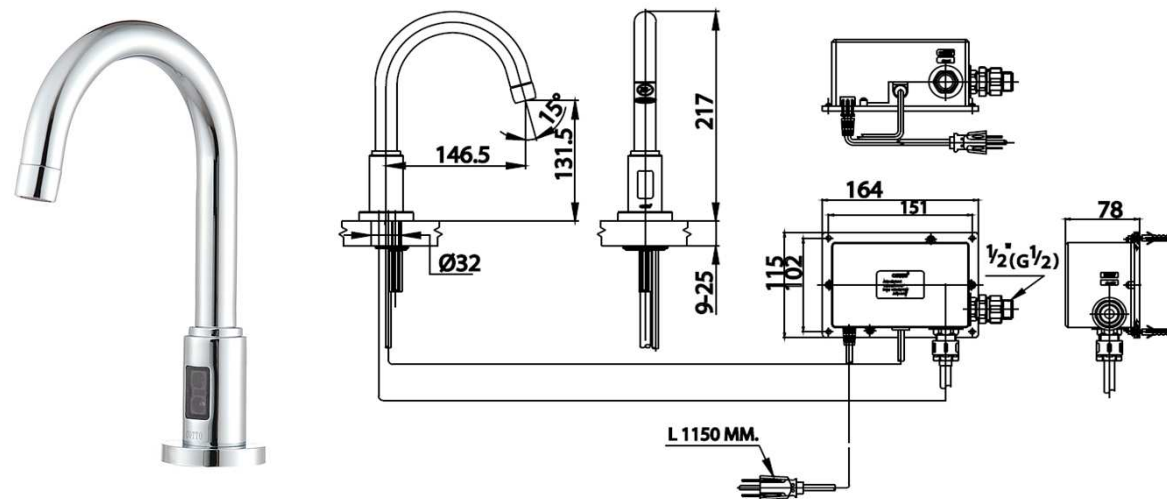

AUTOMATIC Series

CT5703AC AUTOMATIC BASIN FAUCET, AC POWER SUPPLY
Barcode 8852410570299
Material No. Z231CT5703ACXXX21

Selling Point

1. Extra Chrome : nickel-chromium coating thickness of 8 micron
2. Double Infrared Beam: higher accuracy detection
3. Moisture protection
4. Electromagnetic compatibility(EMC) protection.
5. 6 VDC latching type(power saving) with strainer
6. Water regulator control flow rate, 4 L/min at 1 bar

Product characteristics

- pices/box : 6
- Inner box weight (Kg.) : 2
- Total box weight (Kg.) : 14

Recommended Usage

Install on 1 hole basin or on counter for Countertop basin

AUTOMATIC faucet

Specification

Dimension control box (W x L x D)	115 x 164 x 78 mm.
Power source.	220V~50Hz
Power consumption.	Stand by : 1.6 W / Flushing : 2.5 W
Sensing distance.	Within 170 mm. (Depending on environment)
Maximum running time	40±5 Sec.
Water temperature.	0-40°C
Relative humidity.	90 % RH
Water pressure.	Min 0.7 Kgf/cm ² , Max 7.0 Kgf/cm ²