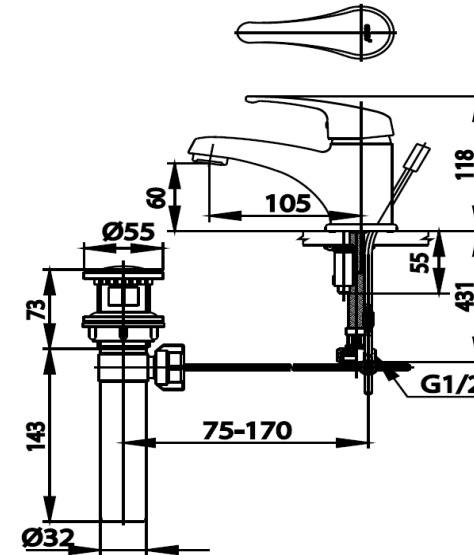

ARONA V. Series

CT561E LEVER HANDLE BASIN MIXER FAUCET WITH POP-UP WASTE AND INLET HOSE
Barcode 8852410070287
Material No. Z231CT561EXXXXXX11

Selling Point

- 1.COTTO CLEAN : Metal Contaminant-Controled (Lead, Cadmium, Copper, Zinc)
- 2.Extra Chrome : Coated with 8 Micron Nickel-Chromium

Product Features

- piece/box : 6
- Include inner box weight (Kg) : 2
- Include outter box weight (Kg) : 11

Recommended Usage

Install on 1 hole basin or on counter for undercounter basin

Siam Sanitary Ware Co.,Ltd. / Siam Sanitary Fittings Co.,Ltd.