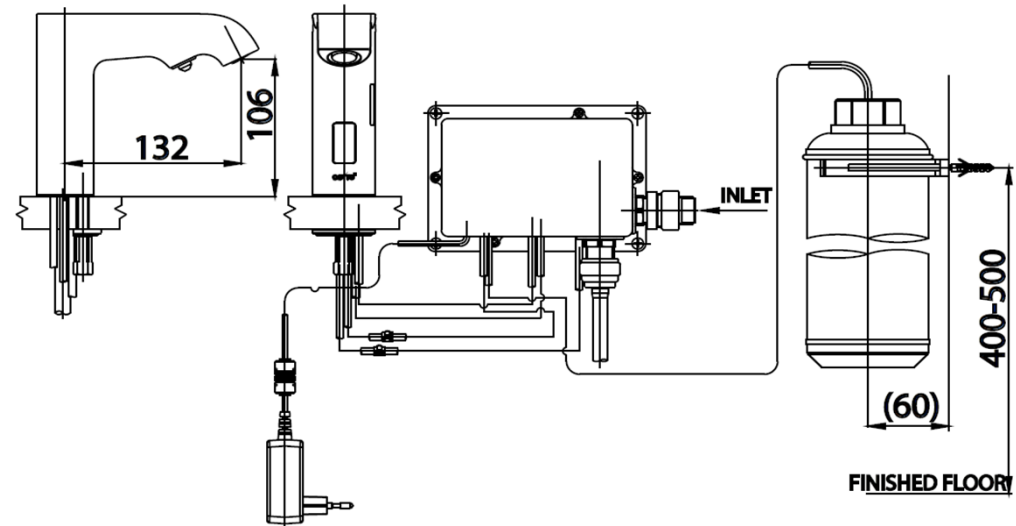

AUTOMATIC FAUCET

CT548AC AUTOMATIC BASIN FAUCET WITH SOAP DISPENSER(ELECTRICITY USE)
Barcode 8852410548267
Material No. Z231CT548ACXXXX21

COTTO

Selling Point

1. COTTO CLEAN : Metal Contaminant-Controlled (Lead, Cadmium, Copper, Zinc)
2. Extra Chrome : Plated with up to 8 Micron Nickel-Chromium
3. Integrated functions Two-in-one both of automatic faucet and automatic soap dispenser
4. Double Infrared Beam: higher accuracy detection
5. Plug & Play : ready to use immediately after installation
6. Use with foam soap only , product include with 1 Liter of soap tube

Product characteristics

- pices/box : 4
- Inner box weight (Kg.) : 3
- Total box weight (Kg.) : 26

Recommended Usage

Install on 1 hole basin

Siam Sanitary Ware Co.,Ltd. / Siam Sanitary Fittings Co.,Ltd.

36/11 Viphavadee Rangsit Rd, Sanam Bin, Donmuang, Bangkok 10210. Thailand

Tel : + 66 (0) 2973-5040-54

Fax : + 66 (0) 2973-3470

www.cotto.co.th

Export Department

Tel : + 66 (0) 2973-5040-54

Fax : + 66 (0) 2973-3472

COTTO
STUDIO

Center (Donmuang ,Bangkok) : +66 (0) 2521-7777

East (Chonburi) : +66 (038) 416-222

North (Chiangmai) : +66 (053) 211-852

North East (Khonkean) : +66 (043) 220-555

South (Phuket) : +66 (076) 261-388

The company reserves the right to change any of the details in the document without prior notice