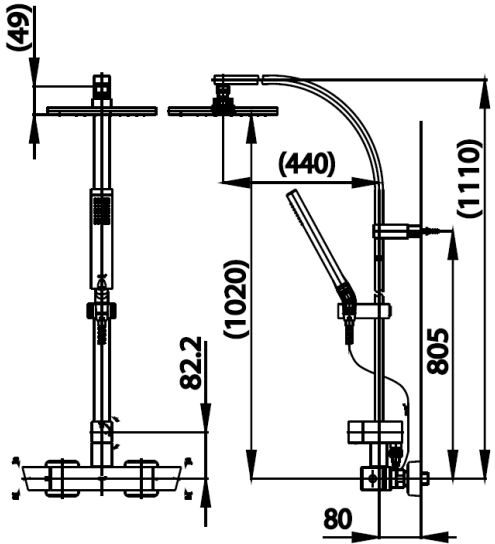

SQUARE SERIES

CT2134W EXPOSED SHOWER MIXER WITH 1 FN. HAND SHOWER AND 8"x8" RAIN SHOWER
Barcode 8852410213291
Material No. Z234CT2134WXXXXX11

Selling Point

1. Extra Chrome : Plated with 8 Micron Nickel-Chromium (Faucet Only)
2. COTTO CLEAN : Metal Contaminant-Controlled (Lead, Cadmium, Copper, Zinc)
3. Shower set made from high-quality brass, plated with Nickel-Chromium
4. Shower set made from high quality brass, plated with Nickel-Chromium

Product characteristics

- pices/box : 1
- Inner box weight (Kg.) : 8
- Total box weight (Kg.) : 8

Recommended Usage

Install on wall, as faucet for bath

Siam Sanitary Ware Co.,Ltd. / Siam Sanitary Fittings Co.,Ltd.
 36/11 Viphavadee Rangsit Rd, Sanam Bin, Donmuang, Bangkok 10210. Thailand
 Tel : + 66 (0) 2973-5040-54
 Fax : + 66 (0) 2973-3470
 www.cotto.co.th
 Export Department
 Tel : + 66 (0) 2973-5040-54
 Fax : + 66 (0) 2973-3472