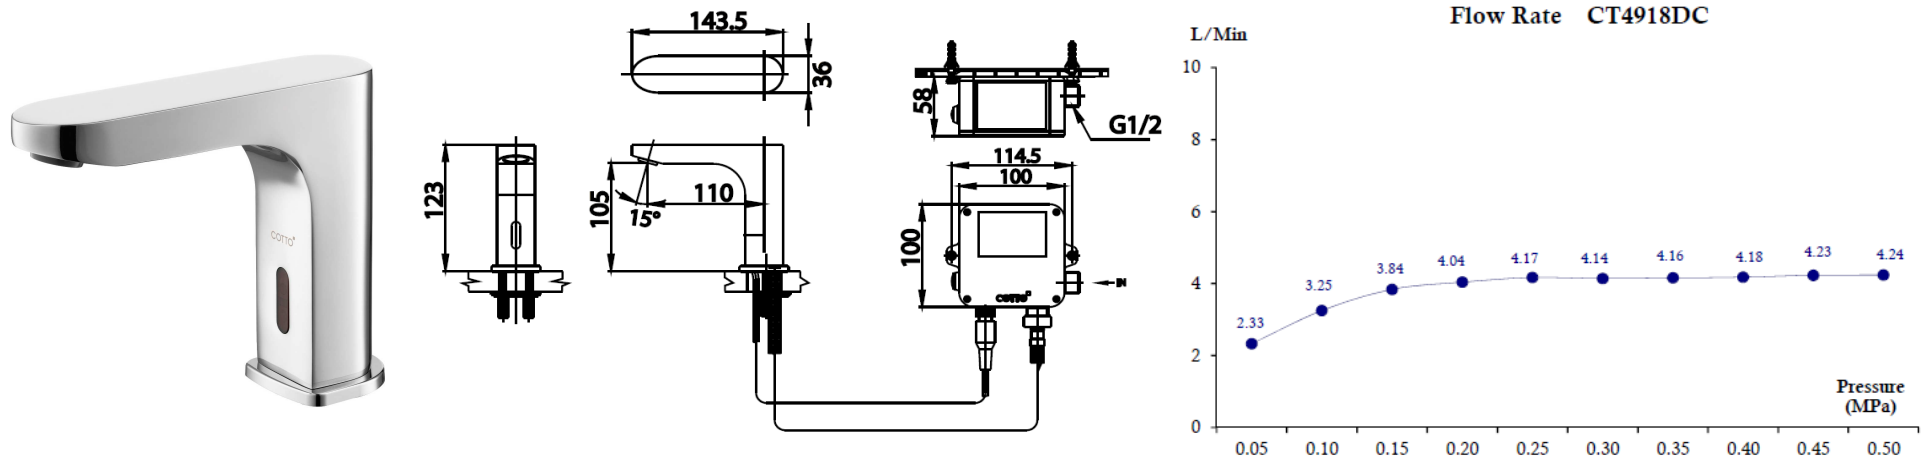

AUTOMATIC FAUCET

CT4918DC AUTOMATIC BASIN FAUCET (BATTERY)

Barcode 8852410491365

Material No. Z231CT4918DCXXX21

Selling Point

1. Extra Chrome: Nickel-Chromium coating thickness of 8 micron
2. Auto Shut-off 30 seconds
3. Moisture protection
4. Adjustable Aerator - water flow adjustable

Product characteristics

- pieces/box : 1
- Inner box weight (Kg.) : 1.0
- Total box weight (Kg.) : 1.0

Recommended Usage

Install On 1 Hole Basin Or Counter For Under Counter Basin

Siam Sanitary Ware Co.,Ltd. / Siam Sanitary Fittings Co.,Ltd.