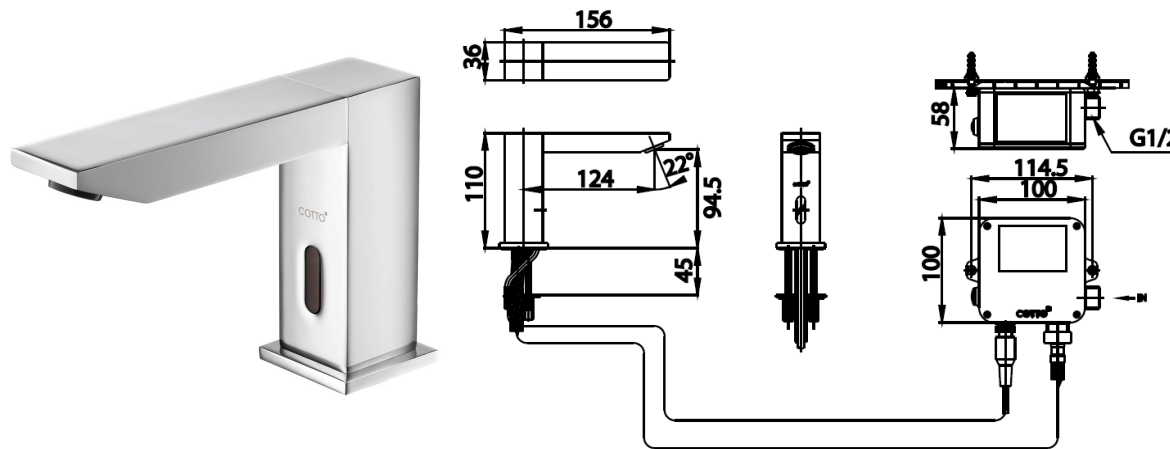

AUTOMATIC FAUCET

CT4917DC AUTOMATIC BASIN FAUCET

Barcode 8852410491334

Material No. Z231CT4917DCXXX21

Selling Point

1. Extra Chrome: Nickel-Chromium coating thickness of 8 micron
2. Auto Shut-off 30 seconds
3. Moisture protection
4. Adjustable Aerator - water flow adjustable

Product characteristics

- pices/box : 6
- Inner box weight (Kg.) : 1.5
- Total box weight (Kg.) : 9.6

Recommended Usage

Install On 1 Hole Basin Or Counter For Under Counter Basin

Siam Sanitary Ware Co.,Ltd. / Siam Sanitary Fittings Co.,Ltd.