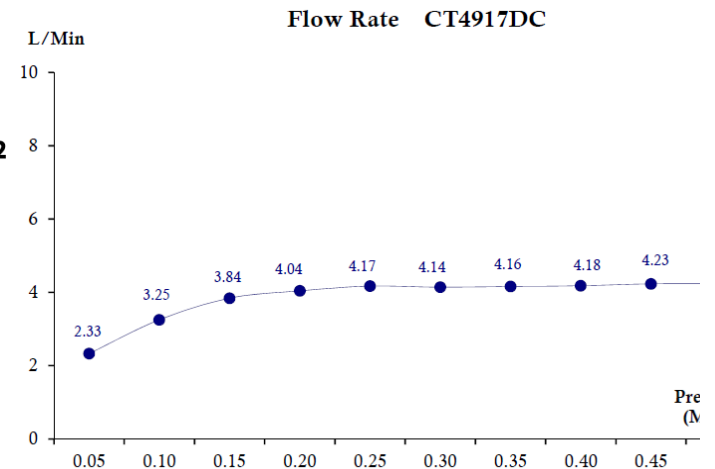

AUTOMATIC FAUCET

CT4917DC AUTOMATIC BASIN FAUCET

Barcode 8852410491334

Material No. Z231CT4917DCXXX21

Selling Point

1. Extra Chrome: Nickel-Chromium coating thickness of 8 micron
2. Auto Shut-off 30 seconds
3. Moisture protection
4. Adjustable Aerator - water flow adjustable

Product characteristics

- pices/box : 6
- Inner box weight (Kg.) : 1.5
- Total box weight (Kg.) : 9.6

Recommended Usage

Install On 1 Hole Basin Or Counter For Under Counter Basin

Siam Sanitary Ware Co.,Ltd. / Siam Sanitary Fittings Co.,Ltd.