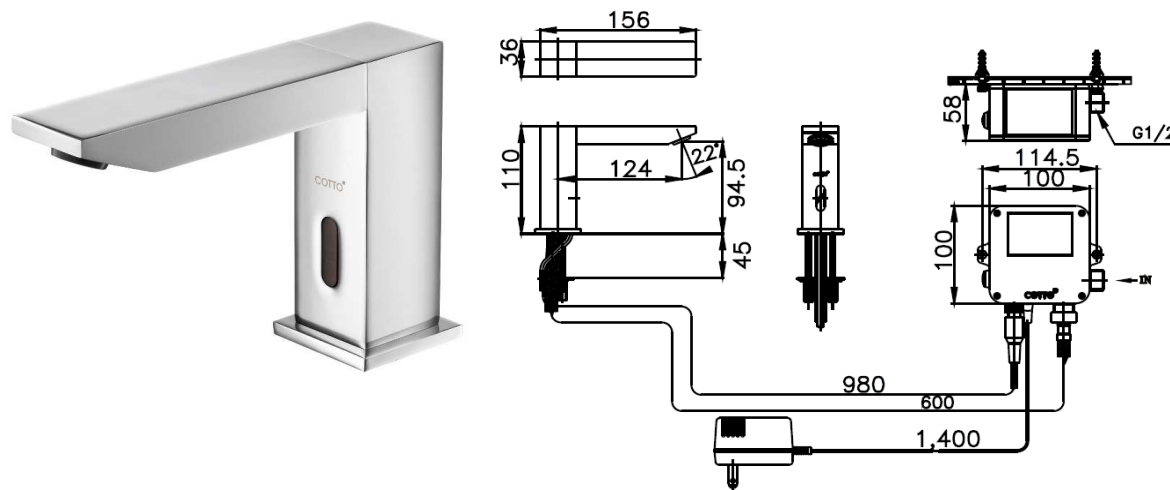

AUTOMATIC FAUCET

CT4917AC AUTOMATIC BASIN FAUCET (ELECTRICITY USE)
Barcode 8852410491426
Material No. Z231CT4917ACXXX21

Selling Point

1. Extra Chrome: Nickel-Chromium coating thickness of 8 micron
2. Auto Shut-off 30 seconds
3. Moisture protection
4. Adjustable Aerator - water flow adjustable

Product characteristics

- pices/box : 6
- Inner box weight (Kg.) : 1.5
- Total box weight (Kg.) : 9.6

Recommended Usage

Install On 1 Hole Basin Or Counter For Under Counter Basin