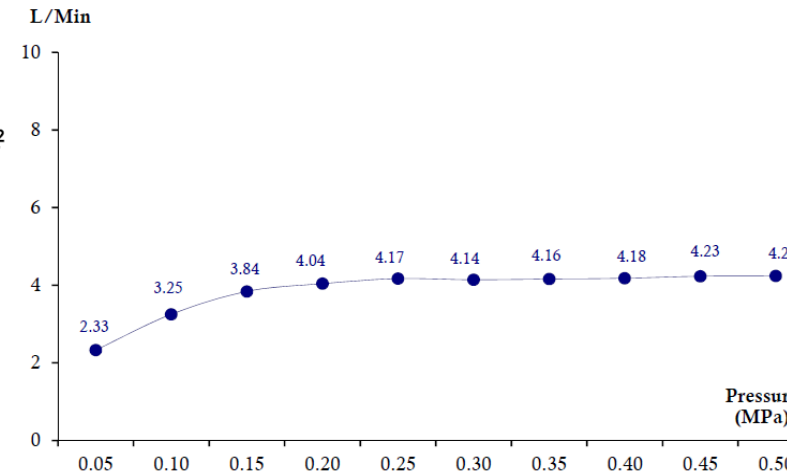

AUTOMATIC FAUCET

CT4917AC AUTOMATIC BASIN FAUCET (ELECTRICITY USE)
Barcode 8852410491426
Material No. Z231CT4917ACXXX21

Selling Point

1. Extra Chrome: Nickel-Chromium coating thickness of 8 micron
2. Auto Shut-off 30 seconds
3. Moisture protection
4. Adjustable Aerator - water flow adjustable

Product characteristics

- pices/box : 6
- Inner box weight (Kg.) : 1.5
- Total box weight (Kg.) : 9.6

Recommended Usage

Install On 1 Hole Basin Or Counter For Under Counter Basin