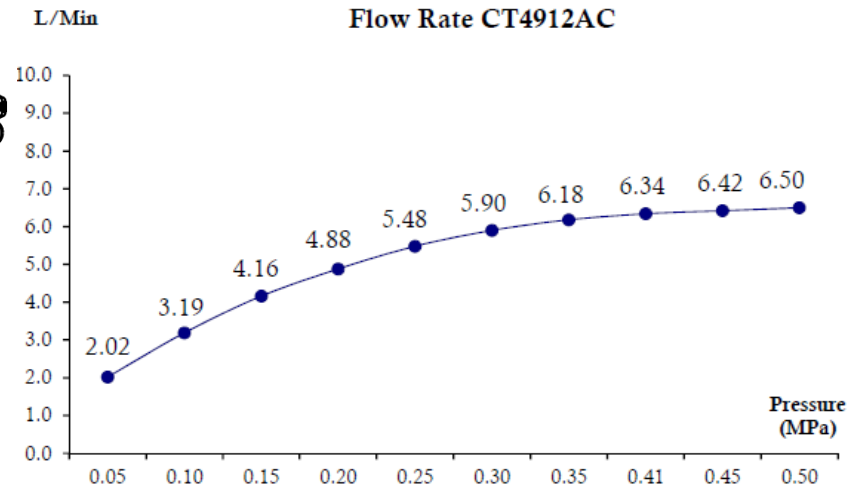

AUTOMATIC FAUCET

CT4912AC AUTOMATIC BASIN FAUCET(TALL)
Barcode 8852410491303
Material No. Z231CT4912ACXXX21

Selling Point

1. Smart Infrared Beam: High accuracy with stable detection and quick response to turn on-off water
2. Better Hygiene: Easy to use with touch free for preventive cross contamination in hand washing
3. Exposing-steamlined Achitecture: Modern design with soft feeling and beautiful form

Product characteristics

- pices/box : 6
- Inner box weight (Kg.) : 1.7
- Total box weight (Kg.) : 10.8

Recommended Usage

Install On 1 Hole Basin Or Counter For Under Counter Basin

Siam Sanitary Ware Co.,Ltd. / Siam Sanitary Fittings Co.,Ltd.