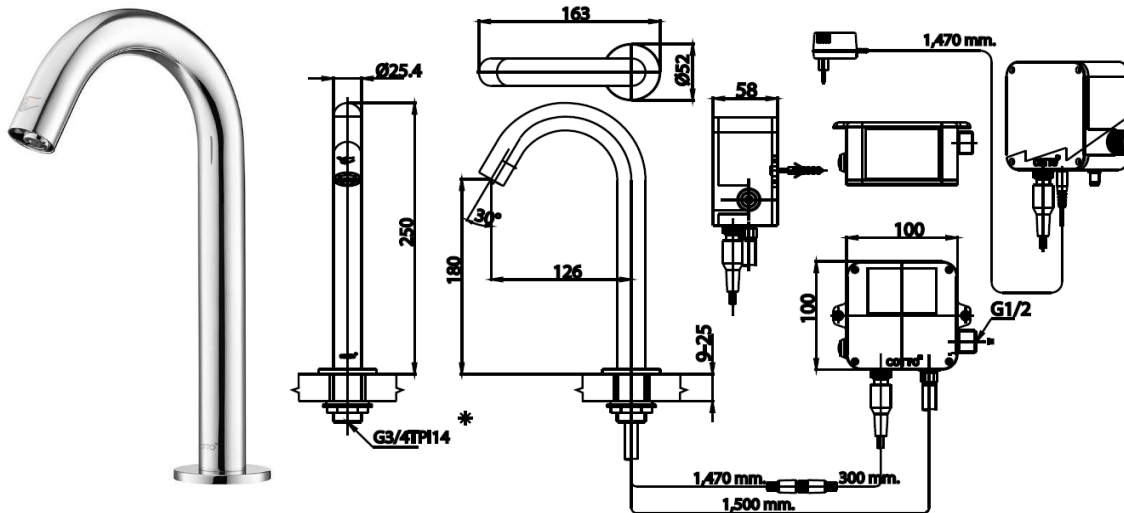

AUTOMATIC FAUCET

CT4912AC AUTOMATIC BASIN FAUCET(TALL)
Barcode 8852410491303
Material No. Z231CT4912ACXXX21

Selling Point

1. Smart Infrared Beam: High accuracy with stable detection and quick response to turn on-off water
2. Better Hygiene: Easy to use with touch free for preventive cross contamination in hand washing
3. Exposing-steamlined Achitecture: Modern design with soft feeling and beautiful form

Product characteristics

- pices/box : 6
- Inner box weight (Kg.) : 1.7
- Total box weight (Kg.) : 10.8

Recommended Usage

Install On 1 Hole Basin Or Counter For Under Counter Basin

Siam Sanitary Ware Co.,Ltd. / Siam Sanitary Fittings Co.,Ltd.