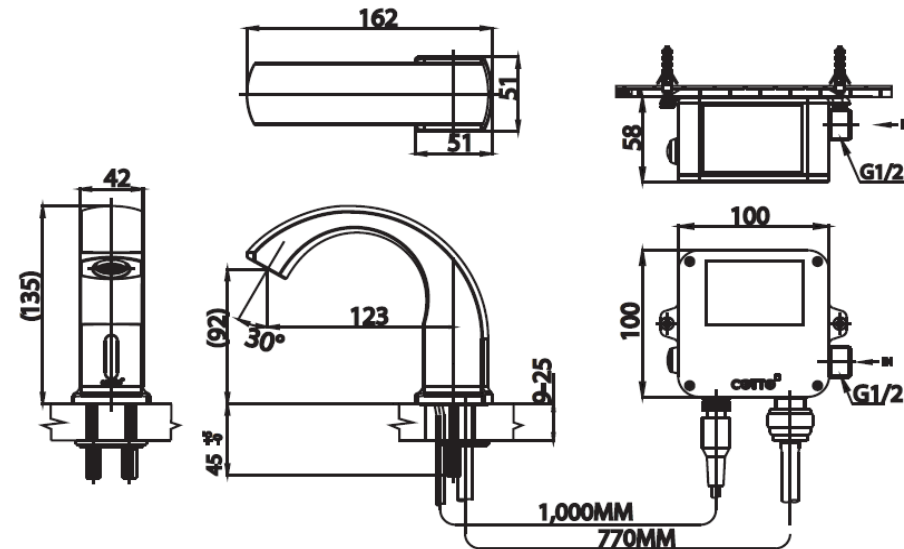

AUTOMATIC FAUCET

CT4908DC AUTOMATIC BASIN FAUCET (BATTERY)
Barcode 8852410491471
Material No. Z231CT4908DCXXX21

Selling Point

1. COTTO Clean An innovative process with heavy metal control for maximum safety
2. Extra Chrome Shining and heat resistance with 8 micron nickel-chromium coat
3. Automatic Shut-Off 30 Secs Water automatically shut-off after flowing for 30 secs
4. Moisture Protection Sensor and controller are water and humidity resistance

Product characteristics

- pices/box : 6
- Inner box weight (Kg. : 1.2
- Total box weight (Kg. : 7.8

Recommended Usage

Install On 1 Hole Basin Or Counter For Under Counter Basin

Siam Sanitary Ware Co.,Ltd. / Siam Sanitary Fittings Co.,Ltd.