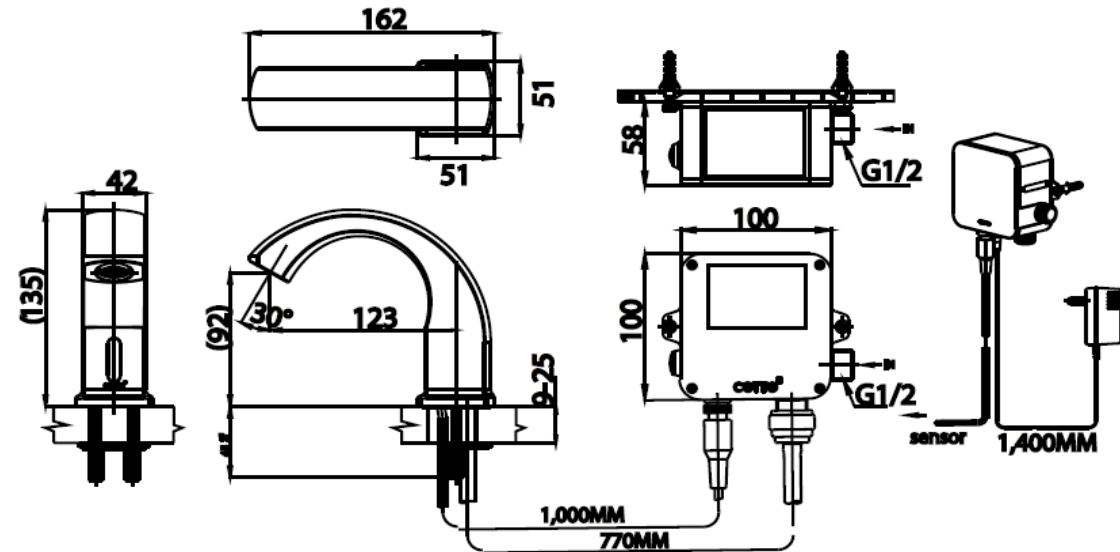

AUTOMATIC FAUCET

CT4908AC AUTOMATIC BASIN FAUCET (ELECTRICITY)
Barcode 8852410491464
Material No. Z231CT4908ACXXX21

Selling Point

1. COTTO Clean An innovative process with heavy metal control for maximum safety
2. Extra Chrome Shining and heat resistance with 8 micron nickel-chromium coat
3. Automatic Shut-Off 30 Secs Water automatically shut-off after flowing for 30 secs
4. Moisture Protection Sensor and controller are water and humidity resistance

Product characteristics

- pices/box : 6
- Inner box weight (Kg. : 1.3
- Total box weight (Kg : 8.4

Recommended Usage

Install On 1 Hole Basin Or Counter For Under Counter Basin

Siam Sanitary Ware Co.,Ltd. / Siam Sanitary Fittings Co.,Ltd.