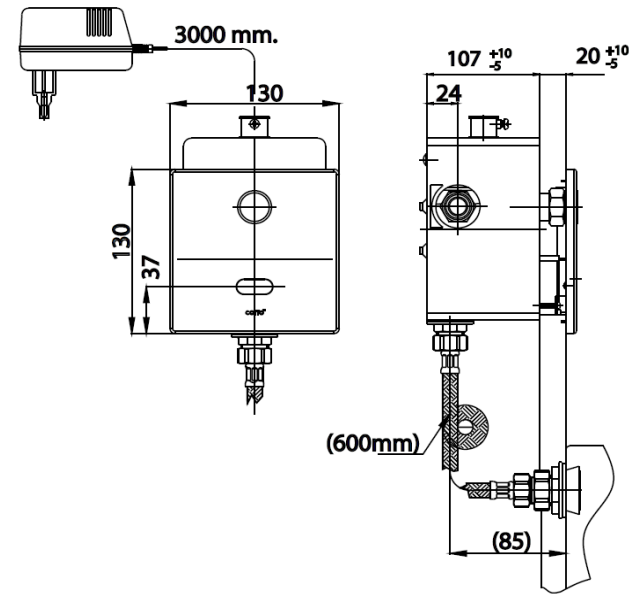

AUTOMATIC FLUSH VALVE

CT488AC(NL) AUTOMATIC URINAL FLUSH VALVE,WITH OVERRIDE BUTTON(ELECTRICITY USE BACK INLET)

Barcode 8852410488273

Material No. Z233CT488ACNLXXX21

Selling Point

1. Double Infrared Beam: 2 Infrared transmitter, transmit higher frequency wave, Fast and Accurate
2. Moisture Protection: Water and Moisture Durable
3. Fuzzy Login Control : Adjust water volume when frequency of use increases, Save up to 50% water usage

Product characteristics

- pices/box : 4
- Inner box weight (Kg.) : 3.4
- Total box weight (Kg.) : 14.3

Recommended Usage

Install with Back Inlet Urinal

Siam Sanitary Ware Co.,Ltd. / Siam Sanitary Fittings Co.,Ltd.