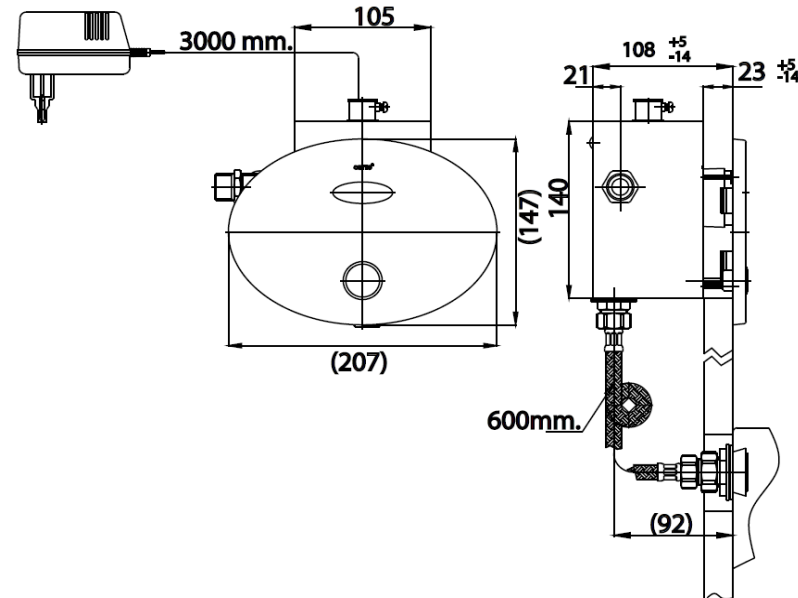

AUTOMATIC FLUSH VALVE

CT484AC(NL) AUTOMATIC CONCEALED URINAL FLUSH VALVE, CHROME-PLATE, AC POWER SUPPLY / BACK INLET

Barcode 8852410484275

Material No. Z233CT484ACNLXXX28

Selling Point

1. Extra Chrome : Plated with 8 Micron Nickel-Chromium
2. Ready with Manual Flush button

Product characteristics

- pices/box : 4
- Inner box weight (Kg.) : 3.4
- Total box weight (Kg.) : 14.3

Recommended Usage

Install on BACK INLET Urinal