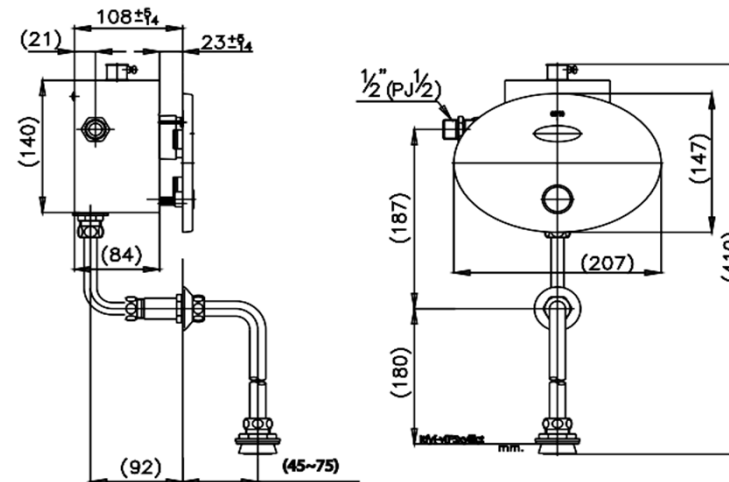

URINAL FLUSH VALVE

CT484 AUTOMATIC CONCEALED URINAL FLUSH VALVE, CHROME-PLATE, AC POWER SUPPLY
Barcode 8852410484268
Material No. Z233CT484XXXXXXXX28

Selling Point

1. Extra Chrome : Plated with 8 Micron Nickel-Chromium
2. Manual Flush button

Product characteristics

- pices/box	:	4
- Inner box weight (Kg.)	:	3
- Total box weight (Kg.)	:	15

Recommended Usage

Install on wall, use with Top Inlet Urinal

Siam Sanitary Ware Co.,Ltd. / Siam Sanitary Fittings Co.,Ltd.

36/11 Viphavadee Rangsit Rd, Sanam Bin, Donmuang, Bangkok 10210. Thailand

Tel : + 66 (0) 2973-5040-54

Fax : + 66 (0) 2973-3470

www.cotto.co.th

Export Department

Tel : + 66 (0) 2973-5040-54

Fax : + 66 (0) 2973-3472

The company reserves the right to change any of the details in the document without prior notice

COTTO
STUDIO

Center	(Donmuang ,Bangkok)	: +66 (0) 2521-7777
East	(Chonburi)	: +66 (038) 416-222
North	(Chiangmai)	: +66 (053) 211-852
North East	(Khonkean)	: +66 (043) 220-555
South	(Phuket)	: +66 (076) 261-388