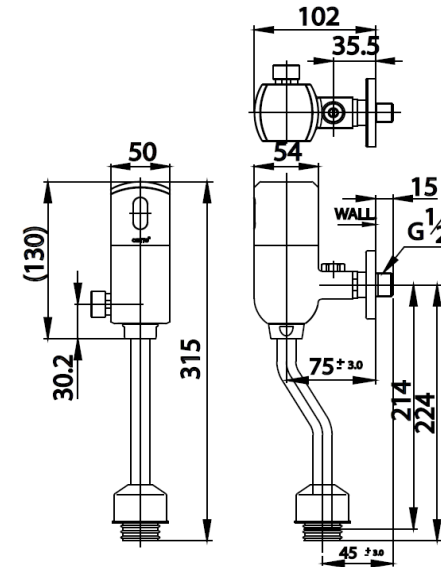

AUTOMATIC FLUSH VALVE

CT4803S AUTOMATIC URINAL FLUSH VALVE

Barcode 8852410480536

Material No. Z233CT4803SXXXXX21

Selling Point

1. Double Infrared Beam: 2 Infrared transmitter, transmit higher frequency wave, Fast and Accurate
2. Moisture Protection: Water and Moisture Durable
3. Fuzzy Login Control : Adjust water volume when frequency of use increases, Save up to 50% water usage
4. Override Button : Additional Manual Flush Button for ease of use
5. Aesthetic Design : Slim and Compact

Product characteristics

- pices/box : 6
- Inner box weight (Kg.) : 1
- Total box weight (Kg.) : 7

Recommended Usage

Install with Urinal that has 45mm distance from wall to water inlet

Siam Sanitary Ware Co.,Ltd. / Siam Sanitary Fittings Co.,Ltd.

36/11 Viphavadee Rangsit Rd, Sanam Bin, Donmuang, Bangkok 10210. Thailand

Tel : + 66 (0) 2973-5040-54

Fax : + 66 (0) 2973-3470

www.cotto.co.th

Export Department

Tel : + 66 (0) 2973-5040-54

Fax : + 66 (0) 2973-3472

The company reserves the right to change any of the details in the document without prior notice

**COTTO
STUDIO**

Center	(Donmuang ,Bangkok)	: +66 (0) 2521-7777
East	(Chonburi)	: +66 (038) 416-222
North	(Chiangmai)	: +66 (053) 211-852
North East	(Khonkean)	: +66 (043) 220-555
South	(Phuket)	: +66 (076) 261-388