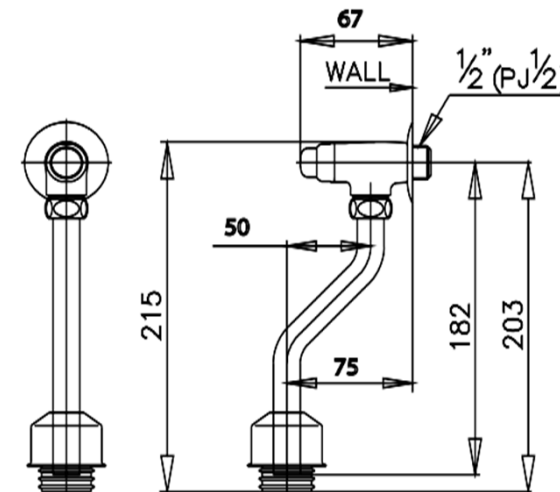

## URINAL STOP VALVE

**CT471SL(HM)** URINAL STOP VALVE / PUSH BUTTON,75 mm. FROM INLET HOLE TO WALL

**Barcode** 8852410471268

**Material No.** Z233CT471SLHMXXX11

### Product characteristics

- pices/box : 8
- Inner box weight (Kg.) : 0
- Total box weight (Kg.) : 3

### Recommended Usage

Install with Urinal that has 75mm distance from wall to water inlet

Siam Sanitary Ware Co.,Ltd. / Siam Sanitary Fittings Co.,Ltd.

36/11 Viphavadee Rangsit Rd, Sanam Bin, Donmuang, Bangkok 10210. Thailand