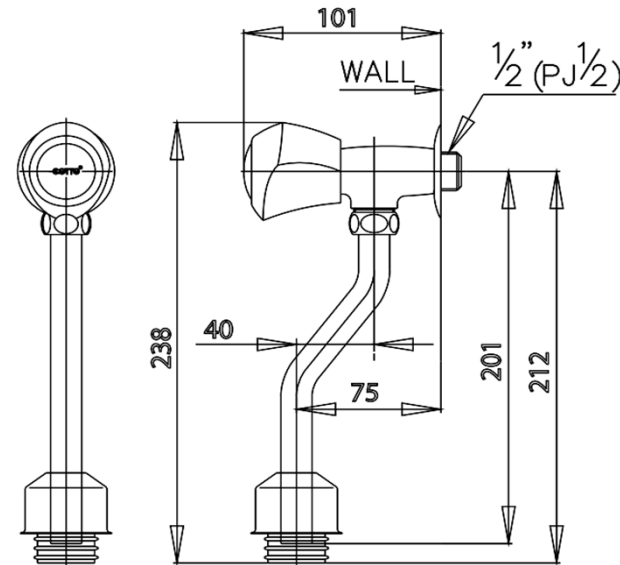

URINAL STOP VALVE

CT470C11SL(HM) URINAL STOP VALVE / 75 mm. FROM INLET HOLE TO WALL
Barcode 8852410470438
Material No. Z233CT470C11SSHM11

Selling Point

1. Extra Chrome : Plated with 8 Micron Nickel-Chromium

Product characteristics

- pices/box : 18
- Inner box weight (Kg.) : 1
- Total box weight (Kg.) : 15

Recommended Usage

Install with Urinal that has 75mm distance from wall to water inlet

Siam Sanitary Ware Co.,Ltd. / Siam Sanitary Fittings Co.,Ltd.