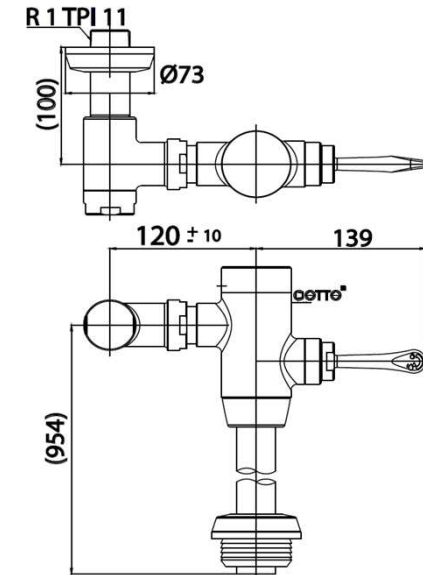

SECURITY TOILET FLUSH VALVE

CT457XNS(90CM.) O/TOILET FLUSH VALVE /TOP INLET 90 CM.

Barcode 8852410457422

Material No. Z233CT457XNS90CM11

จุดขาย

1. Secured Lock : Created to be securely protect from pry, with Specially Designed Fluch Valve Lock
2. Dual Flush : 2/6 liters Flush, for suitable water usage, adjustable water usage from 3-6 liters
3. Controlled stable water pressure at all time

Product characteristics

- pices/box	:	1
- Inner box weight (Kg.)	:	1
- Total box weight (Kg.)	:	2

Recommended Usage

Install on TOP INLET Sanitary Ware

COTTO Sanitary Ware
The Product from Thailand with The Great Honour of Trusted Brand
Platinum Award 2012