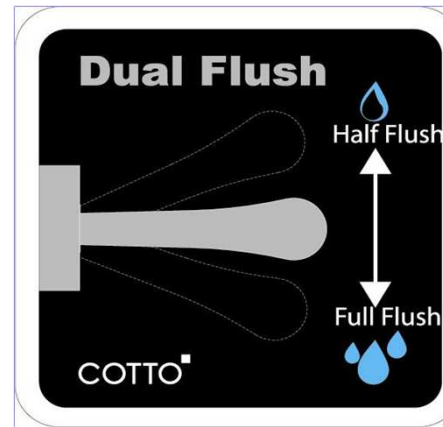

SECURITY TOILET FLUSH VALVE

CT457XNS(90CM.) O/TOILET FLUSH VALVE /TOP INLET 90 CM.

Barcode 8852410457422

Material No. Z233CT457XNS90CM11

จุดขาย

1. Secured Lock : Created to be securely protect from pry, with Specially Designed Fluch Valve Lock
2. Dual Flush : 2/6 liters Flush, for suitable water usage, adjustable water usage from 3-6 liters
3. Controlled stable water pressure at all time

Product characteristics

- pices/box	:	1
- Inner box weight (Kg.)	:	1
- Total box weight (Kg.)	:	2

Recommended Usage

Install on TOP INLET Sanitary Ware

COTTO Sanitary Ware
The Product from Thailand with The Great Honour of Trusted Brand
Platinum Award 2012