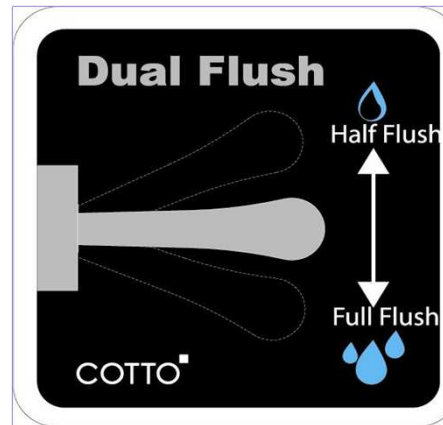

SECURITY TOILET FLUSH VALVE

CT457XNS(70CM.) O/TOILET FLUSH VALVE /TOP INLET 70 CM.

Barcode 8852410457408

Material No. Z233CT457XNS70CM11

Selling Point

1. Secured Lock : Created to be securely protect from pry, with Specially Designed Fluch Valve Lock
2. Dual Flush : 2/6 liters Flush, for suitable water usage, adjustable water usage from 3-6 liters
3. Controlled stable water pressure at all time

Product characteristics

- pices/box	:	1
- Inner box weight (Kg.)	:	1
- Total box weight (Kg.)	:	2

Recommended Usage

Install on TOP INLET Sanitary Ware

COTTO Sanitary Ware
The Product from Thailand with The Great Honour of Trusted Brand
Platinum Award 2012

Siam Sanitary Ware Co.,Ltd. / Siam Sanitary Fittings Co.,Ltd.

36/11 Viphavadee Rangsit Rd, Sanam Bin, Donmuang, Bangkok 10210. Thailand

Tel : + 66 (0) 2973-5040-54

Fax : + 66 (0) 2973-3470

www.cotto.co.th

Export Department

Tel : + 66 (0) 2973-5040-54

Fax : + 66 (0) 2973-3472

The company reserves the right to change any of the details in the document without prior notice

COTTO
STUDIO

Center	(Donmuang ,Bangkok)	: +66 (0) 2521-7777
East	(Chonburi)	: +66 (038) 416-222
North	(Chiangmai)	: +66 (053) 211-852
North East	(Khonkean)	: +66 (043) 220-555
South	(Phuket)	: +66 (076) 261-388