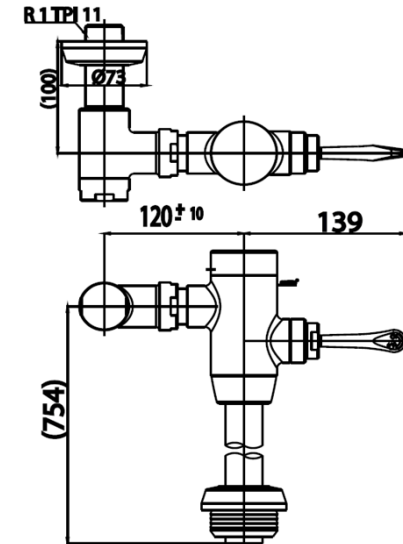

SECURITY TOILET FLUSH VALVE

CT457XNS(70CM.) O/TOILET FLUSH VALVE /TOP INLET 70 CM.

Barcode 8852410457408

Material No. Z233CT457XNS70CM11

Selling Point

1. Secured Lock : Created to be securely protect from pry, with Specially Designed Fluch Valve Lock
2. Dual Flush : 2/6 liters Flush, for suitable water usage, adjustable water usage from 3-6 liters
3. Controlled stable water pressure at all time

Product characteristics

- pices/box	:	1
- Inner box weight (Kg.)	:	1
- Total box weight (Kg.)	:	2

Recommended Usage

Install on TOP INLET Sanitary Ware

COTTO Sanitary Ware
The Product from Thailand with The Great Honour of Trusted Brand
Platinum Award 2012

Siam Sanitary Ware Co.,Ltd. / Siam Sanitary Fittings Co.,Ltd.

36/11 Viphavadee Rangsit Rd, Sanam Bin, Donmuang, Bangkok 10210. Thailand

Tel : + 66 (0) 2973-5040-54

Fax : + 66 (0) 2973-3470

www.cotto.co.th

Export Department

Tel : + 66 (0) 2973-5040-54

Fax : + 66 (0) 2973-3472

The company reserves the right to change any of the details in the document without prior notice

COTTO
STUDIO

Center	(Donmuang ,Bangkok)	: +66 (0) 2521-7777
East	(Chonburi)	: +66 (038) 416-222
North	(Chiangmai)	: +66 (053) 211-852
North East	(Khonkean)	: +66 (043) 220-555
South	(Phuket)	: +66 (076) 261-388