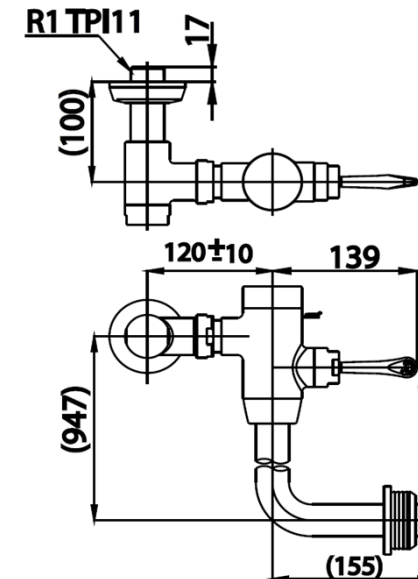

SECURITY TOILET FLUSH VALVE

CT457XNL(90CM.) SECURITY TOILET FLUSH VALVE/ BACK INLET 90 CM.

Barcode 8852410457477

Material No. Z233CT457XNL90CM11

Selling Point

1. Secured Lock : Created to be securely protect from pry, with Specially Designed Fluch Valve Lock
2. Dual Flush : 2/6 liters Flush, for suitable water usage, adjustable water usage from 3-6 liters
3. Controlled stable water pressure at all time

Product characteristics

- pices/box : 1
- Inner box weight (Kg.) : -
- Total box weight (Kg.) : -

Recommended Usage

Install on BACK INLET Sanitary Ware

COTTO Sanitary Ware
The Product from Thailand with The Great Honour of Trusted Brand
Platinum Award 2012

Siam Sanitary Ware Co.,Ltd. / Siam Sanitary Fittings Co.,Ltd.

36/11 Viphavadee Rangsit Rd, Sanam Bin, Donmuang, Bangkok 10210. Thailand

Tel : + 66 (0) 2973-5040-54

Fax : + 66 (0) 2973-3470

www.cotto.co.th

Export Department

Tel : + 66 (0) 2973-5040-54

Fax : + 66 (0) 2973-3472

The company reserves the right to change any of the details in the document without prior notice

COTTO
STUDIO

Center (Donmuang ,Bangkok) : +66 (0) 2521-7777

East (Chonburi) : +66 (038) 416-222

North (Chiangmai) : +66 (053) 211-852

North East (Khonkean) : +66 (043) 220-555

South (Phuket) : +66 (076) 261-388