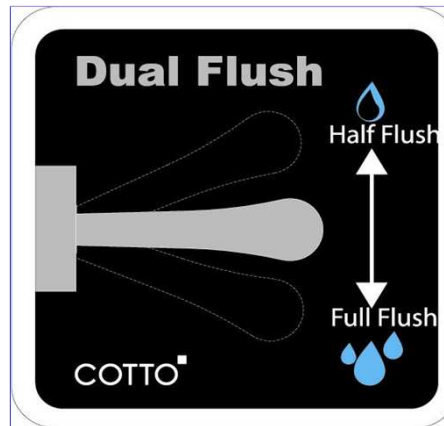

SECURITY TOILET FLUSH VALVE

CT457XNL(90CM.) SECURITY TOILET FLUSH VALVE/ BACK INLET 90 CM.

Barcode 8852410457477

Material No. Z233CT457XNL90CM11

Selling Point

1. Secured Lock : Created to be securely protect from pry, with Specially Designed Fluch Valve Lock
2. Dual Flush : 2/6 liters Flush, for suitable water usage, adjustable water usage from 3-6 liters
3. Controlled stable water pressure at all time

Product characteristics

- pices/box : 1
- Inner box weight (Kg.) : -
- Total box weight (Kg.) : -

Recommended Usage

Install on BACK INLET Sanitary Ware

COTTO Sanitary Ware
The Product from Thailand with The Great Honour of Trusted Brand
Platinum Award 2012

Siam Sanitary Ware Co.,Ltd. / Siam Sanitary Fittings Co.,Ltd.

36/11 Viphavadee Rangsit Rd, Sanam Bin, Donmuang, Bangkok 10210. Thailand

Tel : + 66 (0) 2973-5040-54

Fax : + 66 (0) 2973-3470

www.cotto.co.th

Export Department

Tel : + 66 (0) 2973-5040-54

Fax : + 66 (0) 2973-3472

The company reserves the right to change any of the details in the document without prior notice

COTTO
STUDIO

Center (Donmuang ,Bangkok) : +66 (0) 2521-7777

East (Chonburi) : +66 (038) 416-222

North (Chiangmai) : +66 (053) 211-852

North East (Khonkean) : +66 (043) 220-555

South (Phuket) : +66 (076) 261-388