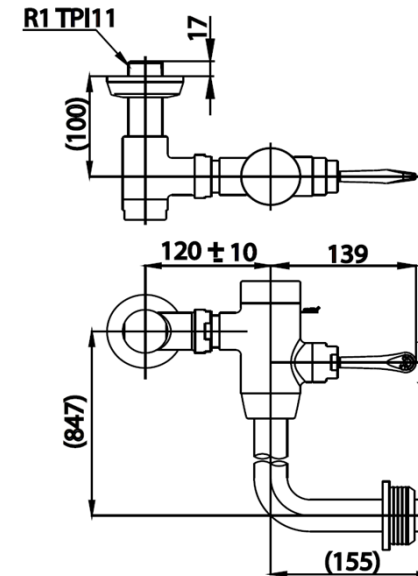

SECURITY TOILET FLUSH VALVE

CT457XNL(80CM.) SECURITY TOILET FLUSH VALVE/ BACK INLET 80 CM.

Barcode 8852410457453

Material No. Z233CT457XNL80CM11

Selling Point

1. Secured Lock : Created to be securely protect from pry, with Specially Designed Fluch Valve Lock
2. Dual Flush : 2/6 liters Flush, for suitable water usage, adjustable water usage from 3-6 liters
3. Controlled stable water pressure at all time

Product characteristics

- pices/box	:	1
- Inner box weight (Kg.)	:	-
- Total box weight (Kg.)	:	-

Recommended Usage

Install on BACK INLET Sanitary Ware

COTTO Sanitary Ware
The Product from Thailand with The Great Honour of Trusted Brand
Platinum Award 2012