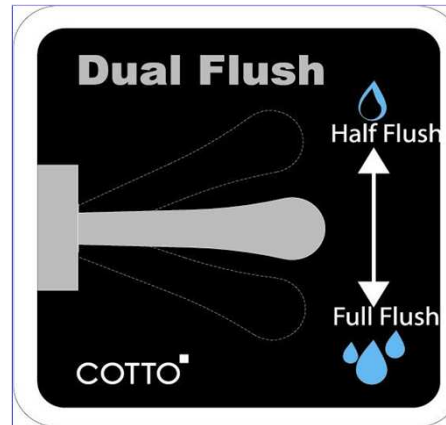

SECURITY TOILET FLUSH VALVE

CT457XNL(80CM.) SECURITY TOILET FLUSH VALVE/ BACK INLET 80 CM.

Barcode 8852410457453

Material No. Z233CT457XNL80CM11

Selling Point

1. Secured Lock : Created to be securely protect from pry, with Specially Designed Fluch Valve Lock
2. Dual Flush : 2/6 liters Flush, for suitable water usage, adjustable water usage from 3-6 liters
3. Controlled stable water pressure at all time

Product characteristics

- pices/box	:	1
- Inner box weight (Kg.)	:	-
- Total box weight (Kg.)	:	-

Recommended Usage

Install on BACK INLET Sanitary Ware

COTTO Sanitary Ware
The Product from Thailand with The Great Honour of Trusted Brand
Platinum Award 2012