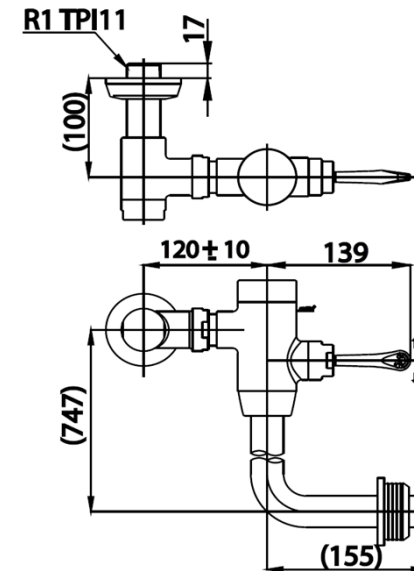

SECURITY TOILET FLUSH VALVE

CT457XNL(70CM.) SECURITY TOILET FLUSH VALVE/ BACK INLET 70 CM.

Barcode 8852410457446

Material No. Z233CT457XNL70CM11

Selling Point

1. Secured Lock : Created to be securely protect from pry, with Specially Designed Fluch Valve Lock
2. Dual Flush : 2/6 liters Flush, for suitable water usage, adjustable water usage from 3-6 liters
3. Controlled stable water pressure at all time

Product characteristics

- pices/box : 1
- Inner box weight (Kg.) : -
- Total box weight (Kg.) : -

Recommended Usage

Install on BACK INLET Sanitary Ware

COTTO Sanitary Ware
The Product from Thailand with The Great Honour of Trusted Brand
Platinum Award 2012

Siam Sanitary Ware Co.,Ltd. / Siam Sanitary Fittings Co.,Ltd.

36/11 Viphavadee Rangsit Rd, Sanam Bin, Donmuang, Bangkok 10210. Thailand

Tel : + 66 (0) 2973-5040-54

Fax : + 66 (0) 2973-3470

www.cotto.co.th

Export Department

Tel : + 66 (0) 2973-5040-54

Fax : + 66 (0) 2973-3472

The company reserves the right to change any of the details in the document without prior notice

Center	(Donmuang ,Bangkok)	: +66 (0) 2521-7777
East	(Chonburi)	: +66 (038) 416-222
North	(Chiangmai)	: +66 (053) 211-852
North East	(Khonkean)	: +66 (043) 220-555
South	(Phuket)	: +66 (076) 261-388