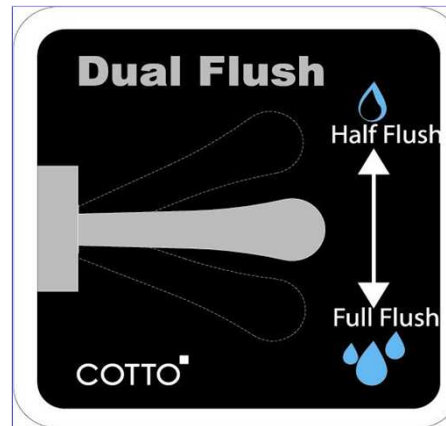

SECURITY TOILET FLUSH VALVE

CT457XNL(70CM.) SECURITY TOILET FLUSH VALVE/ BACK INLET 70 CM.

Barcode 8852410457446

Material No. Z233CT457XNL70CM11

Selling Point

1. Secured Lock : Created to be securely protect from pry, with Specially Designed Fluch Valve Lock
2. Dual Flush : 2/6 liters Flush, for suitable water usage, adjustable water usage from 3-6 liters
3. Controlled stable water pressure at all time

Product characteristics

- pices/box : 1
- Inner box weight (Kg.) : -
- Total box weight (Kg.) : -

Recommended Usage

Install on BACK INLET Sanitary Ware

COTTO Sanitary Ware
The Product from Thailand with The Great Honour of Trusted Brand
Platinum Award 2012

Siam Sanitary Ware Co.,Ltd. / Siam Sanitary Fittings Co.,Ltd.

36/11 Viphavadee Rangsit Rd, Sanam Bin, Donmuang, Bangkok 10210. Thailand

Tel : + 66 (0) 2973-5040-54

Fax : + 66 (0) 2973-3470

www.cotto.co.th

Export Department

Tel : + 66 (0) 2973-5040-54

Fax : + 66 (0) 2973-3472

The company reserves the right to change any of the details in the document without prior notice

Center	(Donmuang ,Bangkok)	: +66 (0) 2521-7777
East	(Chonburi)	: +66 (038) 416-222
North	(Chiangmai)	: +66 (053) 211-852
North East	(Khonkean)	: +66 (043) 220-555
South	(Phuket)	: +66 (076) 261-388