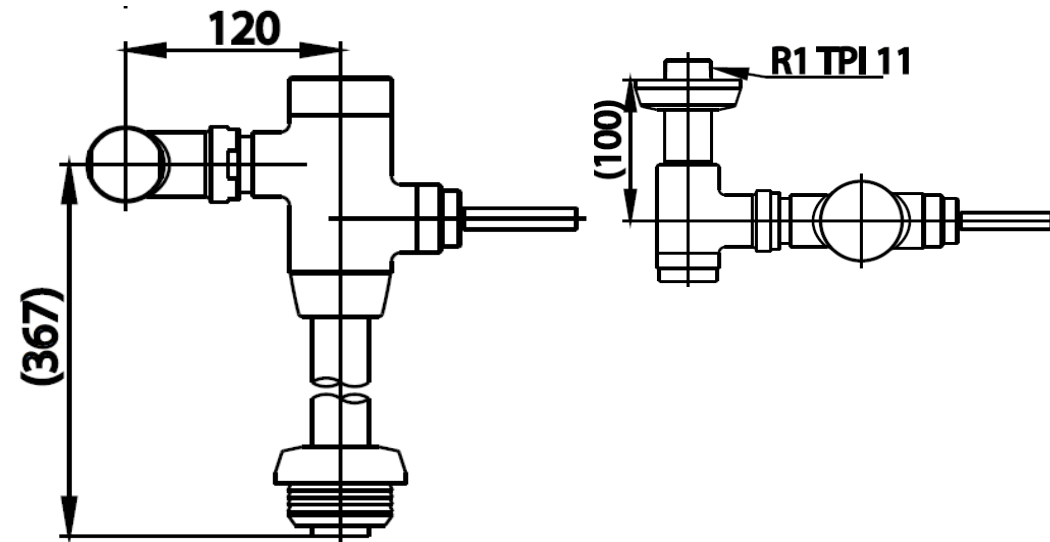

FLUSH VALVE

CT455NS TOILET FLUSH VALVE (16 LITRE)
Barcode 8852410455268
Material No. Z233CT455NSXXXX11

Selling Point

1. Made from high quality brass
2. Water flow rate at 16 liter per flush
3. long last shining surface

Product characteristics

- pices/box : 6
- Inner box weight (Kg.) : 3
- Total box weight (Kg.) : 13

Recommended Usage

Use with C3300 Slop Sink TOP INLET Sanitary Ware

Siam Sanitary Ware Co.,Ltd. / Siam Sanitary Fittings Co.,Ltd.