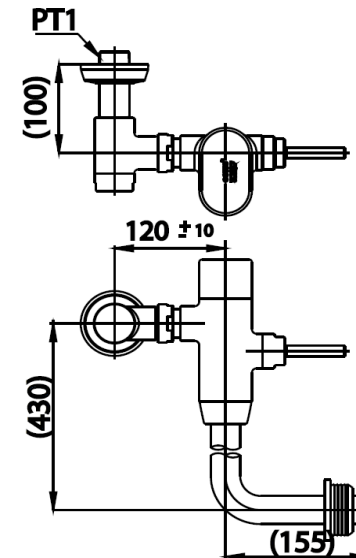

FLUSH VALVE

CT450XNL TOILET FLUSH VALVE (BACK INLET)
Barcode 8852410450300
Material No. Z233CT450XNLXXX11

Selling Point

1. Extra Chrome : Plated with 8 Micron Nickel-Chromium
2. Flush valve with sanitizer refill cleansing kit
3. Clean urinal and refreshing toilet with fragrance from Z926 Sanitizer Refill

Product characteristics

- pices/box : 4
- Inner box weight (Kg.) : 4
- Total box weight (Kg.) : 32

Recommended Usage

Install with flush valve toilet 75mm from wall to inlet hose
 also use with sanitizer refill Z926