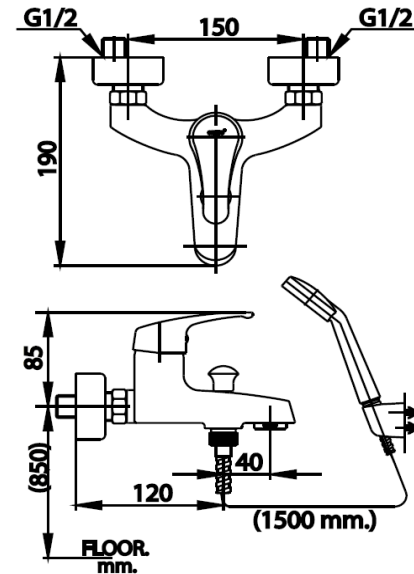

ARONA V. Series

CT366E E/EXPOSED BATH WITH SHOWER
Barcode 8852410366298
Material No. Z231CT366EXXXXX11

Selling Point

- 1.COTTO CLEAN : Metal Contaminant-Controlled (Lead, Cadmium, Copper, Zinc)
- 2.Extra Chrome : Coated with 8 Micron Nickel-Chromium

Product Features

- piece/box : 4
- Include inner box weight (Kg) : 2
- Include outter box weight (Kg) : 9

Recommended Usage

Install on wall, use with bathtub and hand shower

Siam Sanitary Ware Co.,Ltd. / Siam Sanitary Fittings Co.,Ltd.