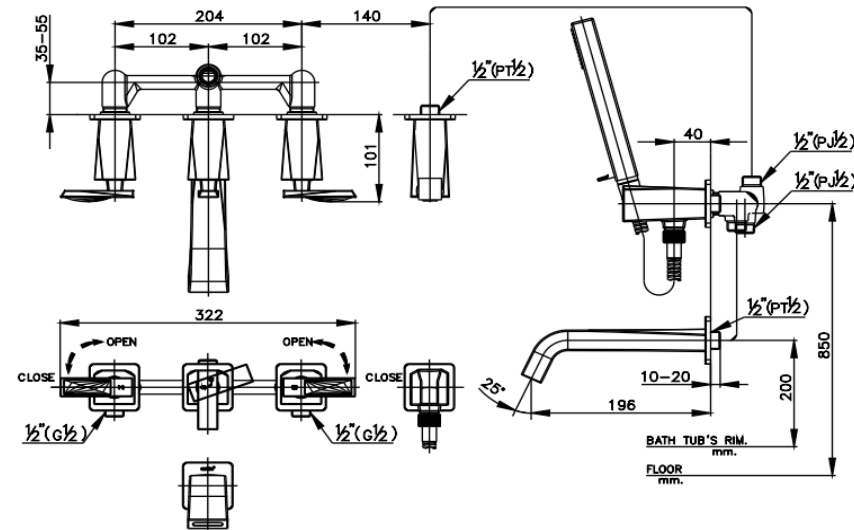

GLACIER Series

CT325C32ST#BN CONCEALED BATH MIXER WITH HAND SHOWER SET

Barcode 8852410325271

Material No. Z231CT325C32STBN12

Selling Point

1. Extra Chrome : Plated with 8 Micron Nickel-Chromium
2. Swarovski Zirconia : Luxurious handle decorated with crystal from Swarovski
3. plated with black Chromium

Product characteristics

- pices/box : 4
- Inner box weight (Kg.) : 6
- Total box weight (Kg.) : 26

Recommended Usage

Install on wall, use with bathtub

Siam Sanitary Ware Co.,Ltd. / Siam Sanitary Fittings Co.,Ltd.