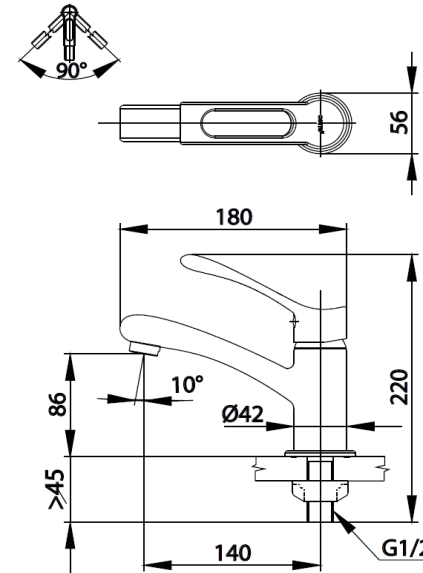

ENNA Series

CT302A LEVER HANDLE BASIN FAUCET(SWIVEL SPOUT)

Barcode 8852410302272

Material No. Z231CT302AXXXXXX11

Selling Point

1. COTTO CLEAN : Metal Contaminant-Controlled (Lead, Cadmium, Copper, Zinc)
2. Extra Chrome : Plated with 8 Micron Nickel-Chromium

Product characteristics

- pices/box : 6
- Inner box weight (Kg.) : 1
- Total box weight (Kg.) : 15

Recommended Usage

Install on 1 hole basin or counter for countertop basin

Siam Sanitary Ware Co.,Ltd. / Siam Sanitary Fittings Co.,Ltd.