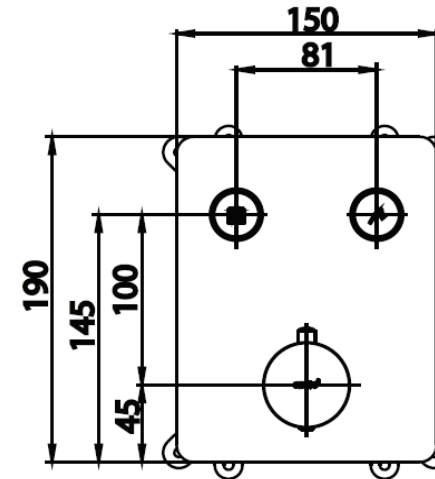

SWITCH Series

CT3016 CONCEAL MIXER VALVE WITH SWITCH BUTTONS(2 WAYS)

Barcode 8852410301619

Material No. Z231CT3016XXXXXX11

Selling Point

1. 2 shower outlets with switch type : more freedom using a hand shower and rain shower at the same time.
2. Thermostatic valve system to easily adjust the temperature.
3. There is a button to prevent the temperature exceeding 38 degrees Celsius.
4. Easy to install

Product characteristics

- pices/box : 1
- Inner box weight (Kg.) : 1
- Total box weight (Kg.) : 1

Recommended Usage

Install with finished wall, connected to cold-hot water pipelines
recommend to pair with Cotto shower arm and Rain Shower outlet