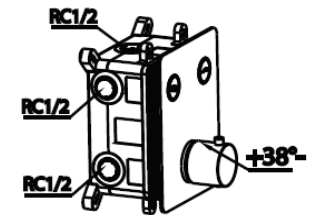

SWITCH Series

CT3016 CONCEAL MIXER VALVE WITH SWITCH BUTTONS(2 WAYS)

Barcode 8852410301619

Material No. Z231CT3016XXXXXX11

Selling Point

1. 2 shower outlets with switch type : more freedom using a hand shower and rain shower at the same time.
2. Thermostatic valve system to easily adjust the temperature.
3. There is a button to prevent the temperature exceeding 38 degrees Celsius.
4. Easy to install

Product characteristics

- pices/box : 1
- Inner box weight (Kg.) : 1
- Total box weight (Kg.) : 1

Recommended Usage

Install with finished wall, connected to cold-hot water pipelines
recommend to pair with Cotto shower arm and Rain Shower outlet