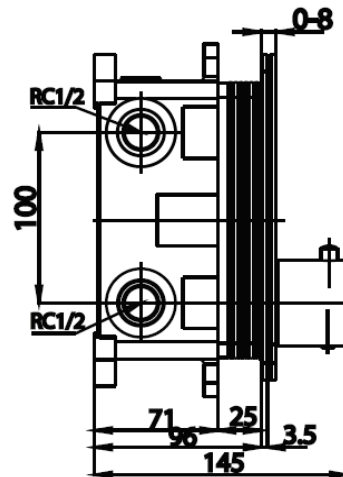

SWITCH Series

CT3016 CONCEAL MIXER VALVE WITH SWITCH BUTTONS(2 WAYS)

Barcode 8852410301619

Material No. Z231CT3016XXXXXX11

Selling Point

1. 2 shower outlets with switch type : more freedom using a hand shower and rain shower at the same time.
2. Thermostatic valve system to easily adjust the temperature.
3. There is a button to prevent the temperature exceeding 38 degrees Celsius.
4. Easy to install

Product characteristics

- pices/box : 1
- Inner box weight (Kg.) : 1
- Total box weight (Kg.) : 1

Recommended Usage

Install with finished wall, connected to cold-hot water pipelines
recommend to pair with Cotto shower arm and Rain Shower outlet