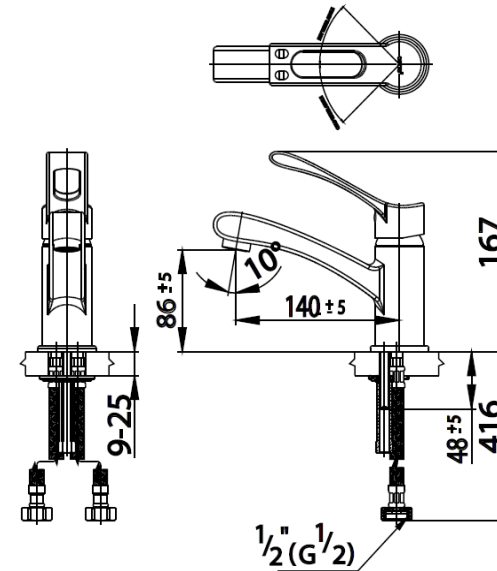

ENNA Series

CT300A LEVER HANDLE BASIN MIXER FAUCET

Barcode 8852410300353

Material No. Z231CT300AXXXXXX11

COTTO

Selling Point

1. COTTO CLEAN : Metal Contaminant-Controlled (Lead, Cadmium, Copper, Zinc)
2. Extra Chrome : Plated with 8 Micron Nickel-Chromium
3. Extra Chrome : ชุบผิว nickel-chromium ทนถึง 8 ไมครอน

Product characteristics

- pices/box : 6
- Inner box weight (Kg.) : 2
- Total box weight (Kg.) : 10

How to use

Install on 1 hole basin or counter for countertop basin

Siam Sanitary Ware Co.,Ltd. / Siam Sanitary Fittings Co.,Ltd.