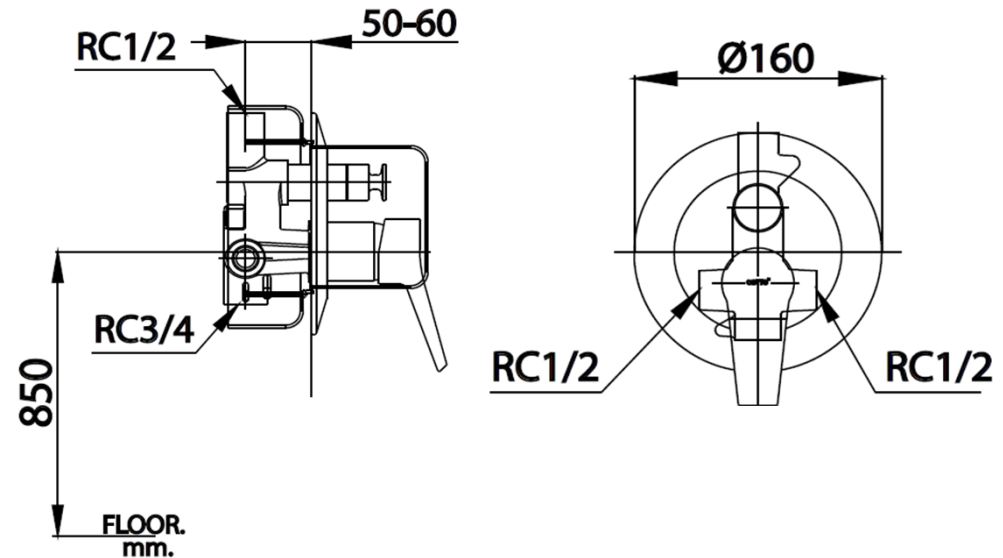

NEXT II Series

CT3009AEV LEVER HANDLE CONCEALED MIXER STOP VALVE WITH DIVERTER

Barcode 8852410309264

Material No. Z231CT3009AEVXXX11

Selling Point

1. COTTO CLEAN : Metal Contaminant-Controlled (Lead, Cadmium, Copper, Zinc)
2. Extra Chrome : Plated with 8 Micron Nickel-Chromium

Product characteristics

- pices/box : 4
- Inner box weight (Kg.) : 2
- Total box weight (Kg.) : 17

Recommended Usage

Install on wall, as faucet for bath And Fixed Shower

Siam Sanitary Ware Co.,Ltd. / Siam Sanitary Fittings Co.,Ltd.